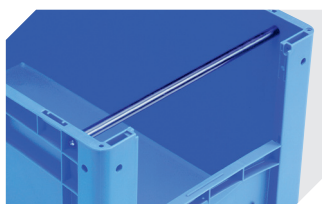

**Insertable windows**  
for European size stacking containers XL  
**43-18587**

**Label covers**  
for European size stacking containers XL and small parts containers KLT  
W 209 x H 67 mm  
**9-20053**

**Drop-on lids**  
for European size stacking containers XL  
L 600 x W 400 mm  
**43-20301**

**Grip closures**  
for European size stacking containers XL with a height of 320 and 420 mm  
**43-31448**