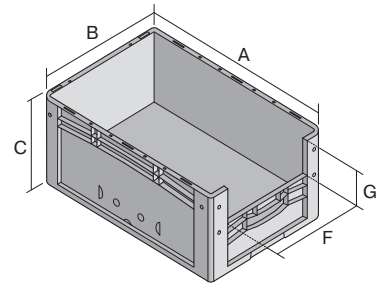

# European size stacking containers XL, with short side pick opening

## XL64324 | Data sheet

Pos. Dimensions, tolerances as specified in DIN 16901

Pos.	Dimensions, tolerances as specified in DIN 16901	
A	Outside length top	600 mm
B	Outside width top	400 mm
C	Height	320 mm
F	Width of view and pick opening	274 mm
G	Height of view and pick opening	156 mm

### Product features

Weight	2.35 kg
*Stacking load	250 kg
*Load capacity	20 kg
Volume	62 litres
Warranty	5 year BITO QUALITY
ESD	ESD version upon request
Temperature range	-20°C to +80°C
Food safety	✓
Material	PP
Stock item	-
Pcs/pack	1
colour	blue
Ref. no.	43-14992

### Dimensions, tolerances as specified in DIN 16901

Outside length top	600 mm
Outside width top	400 mm
Height	320 mm
Inside length top	568 mm
Inside width top	368 mm
Inside height	316 mm
Pick opening W x H	274 x 156 mm