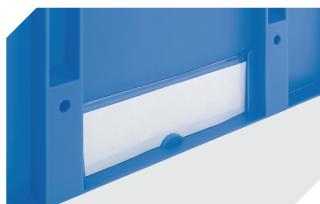

Label covers
for European size stacking containers XL and small parts containers KLT
W 209 x H 67 mm
9-20053