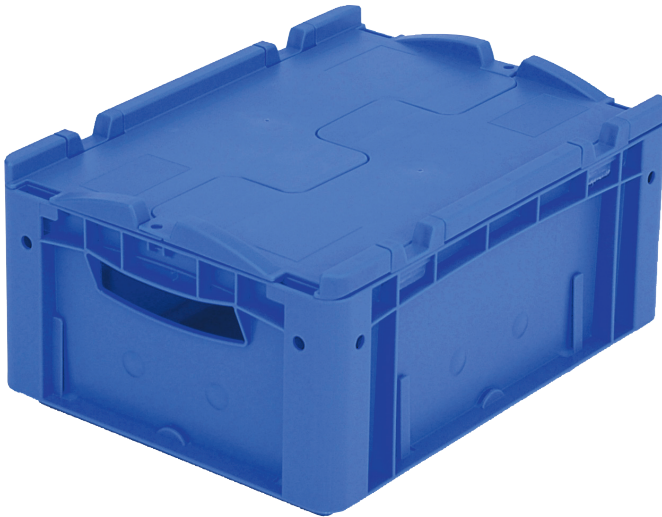

European size stacking containers XL, with hinged two-part lid

XLD43171 | Data sheet

Pos. Dimensions, tolerances as specified in DIN 16901

Pos.	Dimensions, tolerances as specified in DIN 16901	
A	Outside length top	400 mm
B	Outside width top	300 mm
C	Height	188 mm

Product features

Weight	1.51 kg
*Stacking load	250 kg
*Load capacity	30 kg
Volume	15 litres
Warranty	5 year BITO QUALITY
ESD	ESD version upon request
Temperature range	-20°C to +80°C
Food safety	✓
Material	PP
Stock item	✓
Pcs/pack	1
colour	blue
Ref. no.	43-18517

* Load capacity data according to EN 13117 refer to an ambient temperature of 23 °C.

Dimensions, tolerances as specified in DIN 16901

Outside length top	400 mm
Outside width top	300 mm
Height	188 mm
Inside length top	368 mm
Inside width top	268 mm
Inside length base	359 mm
Inside width base	259 mm
Inside height	167 mm

Printed message

Pad printing area on long side	30 x 230 mm
Hot foil printing area on long side	30 x 230 mm
Injection mold printing area on long side	25 x 135 mm

Information & Service
www.bitto.com

BITO
 STORAGE
 SYSTEMS