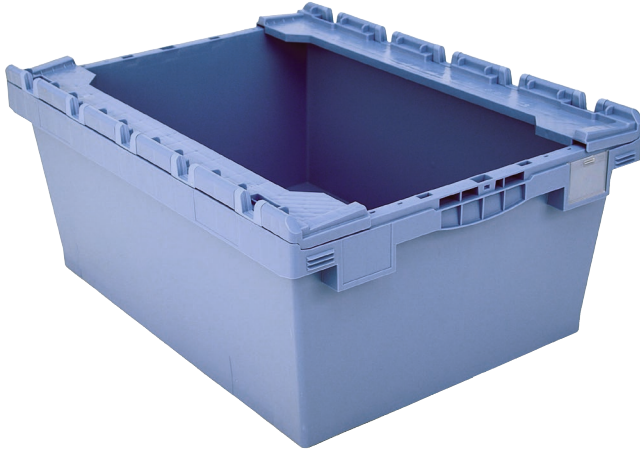

Multi-purpose containers MB with ribbed base, with hinged stacking seats

MBB86321R | Data sheet

Pos. Dimensions, tolerances as specified in DIN 16901

Pos.	Dimensions, tolerances as specified in DIN 16901	
A	Outside length top	800 mm
B	Outside width top	600 mm
C	Height	353 mm
D	Base length outside	690 mm
E	Base width outside	508 mm

Product features	*Load capacity as specified in EN 13117
Proper weight	5.90 kg
*Stacking load	200 kg
*Load capacity	75 kg
Volume	109 Litres
Warranty	5 year BITO QUALITY
ESD	ESD version upon request
Temperature range	-20°C to +90°C
Food safety	✓
Material	PP
Stock item	✓
Pcs/pallet	26
Pcs/pack	1
Colour	dove blue
Ref. no.	6-15253

Other colours / special colours on request

Dimensions, tolerances as specified in DIN 16901	
Outside length top	800 mm
Outside width top	600 mm
Height	353 mm
Inside length base	682 mm
Inside width base	500 mm
Height of stacking rim	50 mm

Printed message	
Pad printing area on short side (front)	250 x 100 mm
Pad printing area on short side (rear)	250 x 100 mm
Pad printing area on long side	250 x 100 mm
Screen printing area on short side	430 x 130 mm
Screen printing area on short side (rear)	430 x 130 mm
Screen printing area on long side	600 x 140 mm
Hot foil printing area on short side (front)	250 x 100 mm
Hot foil printing area on short side (rear)	250 x 100 mm
Hot foil printing area on long side	250 x 100 mm
Injection mold printing area on long side	245 x 90 mm

Information & Service
www.bito.com

BITO
STORAGE
SYSTEMS