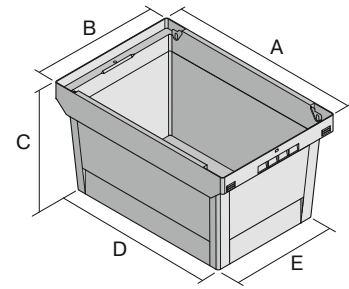

# Multi-purpose containers MB with ribbed base, with hinged stacking seats

## MBB86321R | Data sheet

Pos. Dimensions, tolerances as specified in DIN 16901

Pos.	Dimensions, tolerances as specified in DIN 16901	
A	Outside length top	800 mm
B	Outside width top	600 mm
C	Height	353 mm
D	Base length outside	690 mm
E	Base width outside	508 mm

Product features	*Load capacity as specified in EN 13117
Proper weight	5.90 kg
*Stacking load	200 kg
*Load capacity	75 kg
Volume	109 Litres
Warranty	5 year BITO QUALITY
ESD	ESD version upon request
Temperature range	-20°C to +90°C
Food safety	✓
Material	PP
Stock item	✓
Pcs/pallet	26
Pcs/pack	1
Colour	dove blue
Ref. no.	6-15253

Other colours / special colours on request

Dimensions, tolerances as specified in DIN 16901	
Outside length top	800 mm
Outside width top	600 mm
Height	353 mm
Inside length base	682 mm
Inside width base	500 mm
Height of stacking rim	50 mm