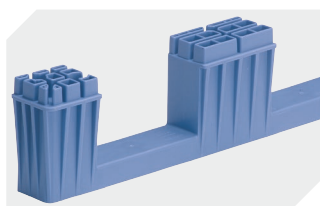

# Multi-purpose containers MB with ribbed base, with hinged stacking seats

## MBB86321R | Accessories

**Label covers**  
for multi-purpose containers MB  
W 60 x H 80.4 mm  
**6-15244**

**Connector clips**  
**6-15625**

**Add-on fork entry shoes**  
for multi-purpose containers MB  
L 800 x W 600 mm  
**6-19330**