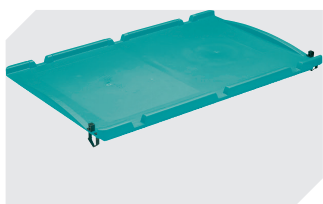

Slot-in divider strips
Material thickness 10 mm
L 950 x H 55 mm
43-18419

Slot-in divider strips
Material thickness 10 mm
L 950 x H 120 mm
43-18420

Covers for palletised containers
L 1220 x W 820 mm
9-18421

Label covers
for European size stacking containers
XL and small parts containers KLT
W 209 x H 67 mm
9-20053

Label covers
for small parts containers KLT
firm fit
W 218 x H 80 mm
9-20054

Drop-on lids
for small parts containers KLT
L 400 x W 300 mm
43-20499