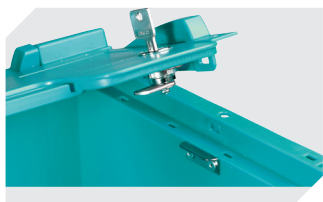

Small parts containers KLT

KLT43220 | Accessories

Locking systems BS
for small parts containers KLT
7-14434