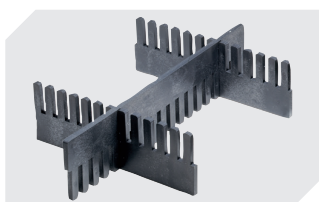

Information & Service
www.bito.com

BITO
 STORAGE
 SYSTEMS

Small parts containers KLT

KLT43220 | Accessories

Locking systems BS
for small parts containers KLT
7-14434

Labels
W 210 x H 74 mm
43-14557

Transport dolly
polypropylene wheels
L 620 x W 420 mm
43-1491

Slot-in divider strips
Material thickness 5 mm
L 1150 x H 180 mm
7-15509

Slot-in divider strips
Material thickness 5 mm
L 1150 x H 50 mm
43-18417

Slot-in divider strips
Material thickness 5 mm
L 1150 x H 80 mm
43-18418