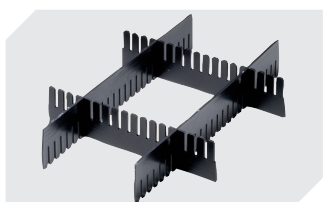

Information & Service
www.bito.com

BITO
 STORAGE
 SYSTEMS

Small parts containers KLT

KLT43220 | Accessories

Locking systems BS
for small parts containers KLT
7-14434

Labels
W 210 x H 74 mm
43-14557

Transport dolly
polypropylene wheels
L 620 x W 420 mm
43-1491

Slot-in divider strips
Material thickness 5 mm
L 1150 x H 180 mm
7-15509

Slot-in divider strips
Material thickness 5 mm
L 1150 x H 50 mm
43-18417

Slot-in divider strips
Material thickness 5 mm
L 1150 x H 80 mm
43-18418