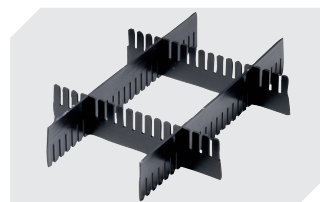

Information & Service
www.bito.com

BITO
 STORAGE
 SYSTEMS

Small parts containers KLT

KLT43220 | Accessories

Locking systems BS
for small parts containers KLT
7-14434

Labels
W 210 x H 74 mm
43-14557

Transport dolly
polypropylene wheels
L 620 x W 420 mm
43-1491

Slot-in divider strips
Material thickness 5 mm
L 1150 x H 180 mm
7-15509

Slot-in divider strips
Material thickness 5 mm
L 1150 x H 50 mm
43-18417

Slot-in divider strips
Material thickness 5 mm
L 1150 x H 80 mm
43-18418