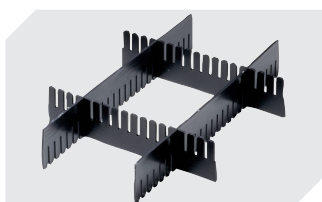

Information & Service
www.bito.com

BITO
 STORAGE
 SYSTEMS

Small parts containers KLT

KLT43220 | Accessories

Locking systems BS
for small parts containers KLT
7-14434

Labels
W 210 x H 74 mm
43-14557

Transport dolly
polypropylene wheels
L 620 x W 420 mm
43-1491

Slot-in divider strips
Material thickness 5 mm
L 1150 x H 180 mm
7-15509

Slot-in divider strips
Material thickness 5 mm
L 1150 x H 50 mm
43-18417

Slot-in divider strips
Material thickness 5 mm
L 1150 x H 80 mm
43-18418