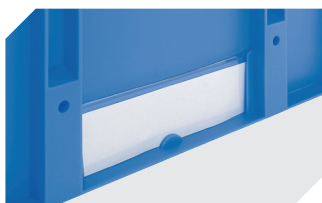

Slot-in divider strips
Material thickness 5 mm
L 1150 x H 180 mm
7-15509

Slot-in divider strips
Material thickness 5 mm
L 1150 x H 50 mm
43-18417

Slot-in divider strips
Material thickness 5 mm
L 1150 x H 80 mm
43-18418

Slot-in divider strips
Material thickness 10 mm
L 950 x H 55 mm
43-18419

Slot-in divider strips
Material thickness 10 mm
L 950 x H 120 mm
43-18420

Covers for palletised containers
L 1220 x W 820 mm
9-18421