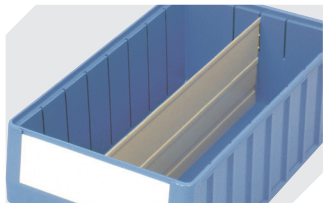

Storage and handling bins RK

RK61509 | Accessories

Longitudinal dividers
for storage and handling bins RK
3-1077