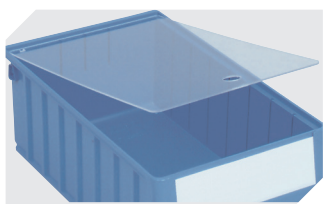

## RK61509 | Accessories

**Longitudinal dividers**  
for storage and handling bins RK  
**3-1077**

**Label sheets**  
W 115 x H 39 mm  
**46-20769**

**Cross dividers**  
for storage and handling bins RK  
**3-22676**

**Label covers**  
for storage and handling bins RK  
L 115 x W 40 mm  
**3-22681**

**Dust covers**  
for storage and handling bins RK  
L 567 x W 146 mm  
**3-30203**

**Carry/safety handle**  
for storage and handling bins RK and  
CTB bins  
**3-31314**