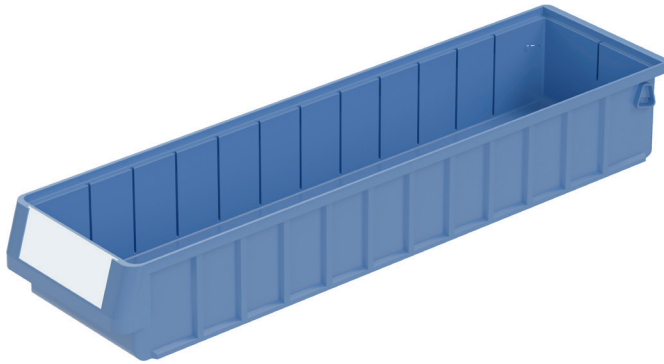

# Storage and handling bins RK

## RK61509 | Data sheet

Pos. Dimensions, tolerances as specified in DIN 16901

A	Outside length top	600 mm
B	Outside width top	156 mm
C	Height	90 mm

Product features	*Load capacity as specified in EN 13117
Weight	0.56 kg
*Stacking load	18 kg
*Load capacity	6 kg
Volume	6.0 litres
Warranty	5 year BITO QUALITY
ESD	ESD version upon request
Temperature range	-20°C to +80°C
Food safety	✓
Material	PP
Stock item	✓
Pcs/pack	12
colour	dove blue
Ref. no.	3-22695

Other colours / special colours on request

Dimensions, tolerances as specified in DIN 16901	
Outside length top	600 mm
Outside width top	156 mm
Height	90 mm
Inside length top	556 mm
Inside width top	133 mm
Inside height	80 mm