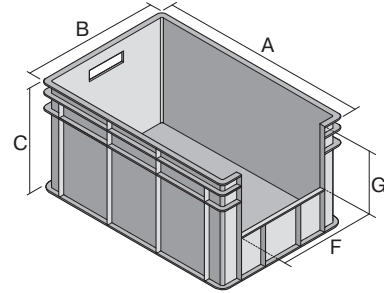

European size stacking containers BN, with short side pick opening

BN43264 | Data sheet

Pos. Dimensions, tolerances as specified in DIN 16901

Pos.	Dimensions, tolerances as specified in DIN 16901	
A	Outside length top	400 mm
B	Outside width top	300 mm
C	Height	265 mm
F	Width of view and pick opening	230 mm
G	Height of view and pick opening	117 mm

Product features

Weight	1.32 kg
*Stacking load	150 kg
*Load capacity	50 kg
Volume	24 litres
Warranty	5 year BITO QUALITY
ESD	ESD version upon request
Temperature range	-20°C to +80°C
Food safety	✓
Material	PP
Stock item	✓
Pcs/pack	1
colour	blue
Ref. no.	4-1289

* Load capacity data according to EN 13117 refer to an ambient temperature of 23 °C.

Dimensions, tolerances as specified in DIN 16901

Outside length top	400 mm
Outside width top	300 mm
Height	265 mm
Inside length top	360 mm
Inside width top	260 mm
Inside height	261 mm
Pick opening W x H	230 x 117 mm

Information & Service
www.bito.com

BITO
 STORAGE
 SYSTEMS

European size stacking containers BN, with short side pick opening

BN43264 | Accessories

Label covers

for European size stacking containers BN
can be retro-fitted
W 110 x H 46 mm