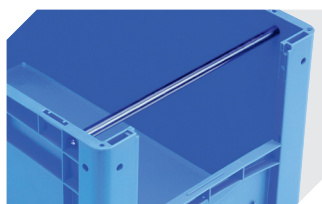

Information & Service
www.bito.com

BITO
 STORAGE
 SYSTEMS

European size stacking containers BN, with short side pick opening

BN43264 | Accessories

Label covers

for European size stacking containers BN
can be retro-fitted
W 110 x H 46 mm

4-9454

Drop-on lids

for European size stacking containers BN
L 400 x W 300 mm

4-1152

Insertable windows

for European size stacking containers BN
with short side pick opening

4-11716

Transport dollies

polypropylene wheels
L 620 x W 420 mm

43-1491

Handles

for European size stacking containers XL
for European size stacking containers BN
L 267 mm

43-9409

Information & Service
www.bito.com

BITO
S T O R A G E
S Y S T E M S