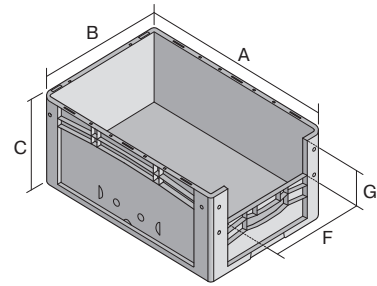

European size stacking containers XL, with short side pick opening

XL86524 | Data sheet

Pos. Dimensions, tolerances as specified in DIN 16901

Pos.	Dimensions, tolerances as specified in DIN 16901	
A	Outside length top	800 mm
B	Outside width top	600 mm
C	Height	520 mm
F	Width of view and pick opening	459 mm
G	Height of view and pick opening	253 mm

Product features	*Load capacity as specified in EN 13117
Weight	7.74 kg
*Stacking load	500 kg
*Load capacity	60 kg
Volume	213 litres
Warranty	5 year BITO QUALITY
ESD	ESD version upon request
Temperature range	-20°C to +80°C
Food safety	✓
Material	PP
Stock item	✓
Pcs/pack	1
colour	blue
Ref. no.	43-22575

Other colours / special colours on request

Dimensions, tolerances as specified in DIN 16901	
Outside length top	800 mm
Outside width top	600 mm
Height	520 mm
Inside length top	762 mm
Inside width top	562 mm
Inside height	515 mm
Pick opening W x H	459 x 253 mm

Information & Service
www.bito.com

BITO
 LAGERTECHNIK

European size stacking containers XL, with short side pick opening **XL86524** | Accessories

Transport dollies
for containers sized 800 x 600 mm
L 800 x W 600 mm
43-1150