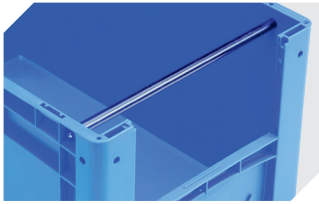

Information & Service
www.bito.com

BITO
 LAGERTECHNIK

European size stacking containers XL, with short side pick opening **XL86524** | Accessories

Transport dollies
for containers sized 800 x 600 mm
L 800 x W 600 mm
43-1150

Labels
suited for BITOBOX XL and KLT with a
height of at least 170 mm
W 210 x H 74 mm
43-14557

Drop-on lid
for European size stacking containers XL
L 800 x W 600 mm
43-14853

Label covers
for European size stacking containers XL
and small parts containers KLT
W 209 x H 67 mm
9-20053