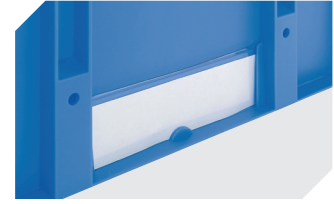

Information & Service
www.bito.com

BITO
 LAGERTECHNIK

European size stacking containers XL, with short side pick opening **XL86524** | Accessories

Transport dollies
for containers sized 800 x 600 mm
L 800 x W 600 mm
43-1150

Labels
suited for BITOBOX XL and KLT with a
height of at least 170 mm
W 210 x H 74 mm
43-14557

Drop-on lid
for European size stacking containers XL
L 800 x W 600 mm
43-14853

Label covers
for European size stacking containers XL
and small parts containers KLT
W 209 x H 67 mm
9-20053