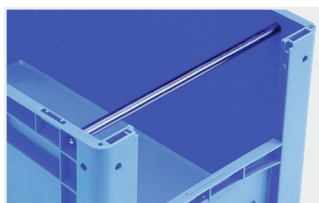

**Label covers**  
for European size stacking  
containers XL and small parts  
containers KLT  
W 209 x H 67 mm  
**9-20053**

**Drop-on lids**  
for European size stacking  
containers XL  
L 600 x W 400 mm  
**43-20301**

**Drop-on lids**  
for European size stacking  
containers XL  
L 600 x W 400 mm  
**43-20494**

**Grip closures**  
suited for bins with a height of 320  
and 420 mm  
**43-31448**

**Handles**  
for European size stacking  
containers XL  
for European size stacking  
containers BN  
L 267 mm  
**43-9408**