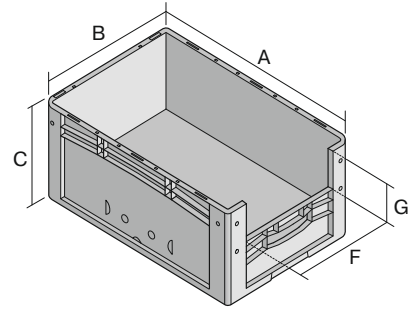

# European size stacking containers XL, with short side pick opening

## XL64424 | Data sheet

Pos.	Dimensions, Tolerances as specified in DIN 16901	
A	Outside length top	600 mm
B	Outside width top	400 mm
C	Height	420 mm
F	Width of view and pick opening	274 mm
G	Height of view and pick opening	206 mm

Features	*Load capacity as specified in EN 13117
Proper weight	2.95 kg
*Stacking load	250 kg
*Load capacity	20 kg
Volume	82 Litres
Warranty	5 year BITO QUALITY
ESD	ESD version upon request
Temperature range	-20°C to +90°C
Food safety	✓
Material	PP
Stock item	✓
Pcs/pack	1
Colour	blue
Ref. no.	43-14994

Dimensions, Tolerances as specified in DIN 16901	
Outside length top	600 mm
Outside width top	400 mm
Height	420 mm
Inside length top	568 mm
Inside width top	368 mm
Inside height	416 mm
Pick opening W x H	274 x 206 mm