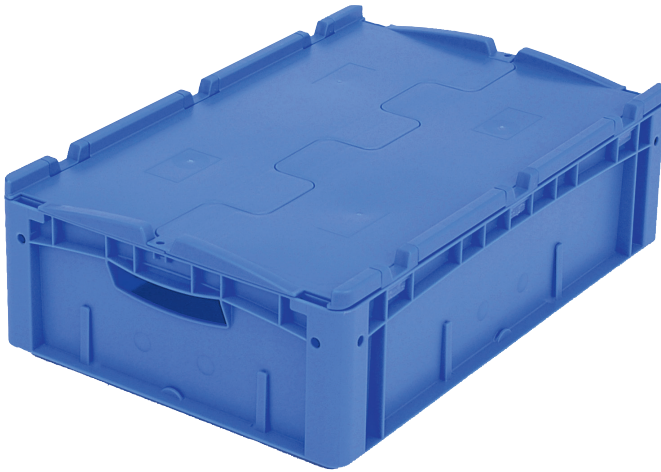

# European size stacking containers XL, with hinged two-part lid

## XLD64171 | Data sheet

Pos. Dimensions, tolerances as specified in DIN 16901

Pos.	Dimensions, tolerances as specified in DIN 16901	
A	Outside length top	600 mm
B	Outside width top	400 mm
C	Height	188 mm

### Product features

Weight	2.56 kg
*Stacking load	300 kg
*Load capacity	15 kg
Volume	32 litres
Warranty	5 year BITO QUALITY
ESD	ESD version upon request
Temperature range	-20°C to +80°C
Food safety	✓
Material	PP
Stock item	✓
Pcs/pack	1
colour	blue
Ref. no.	43-18483