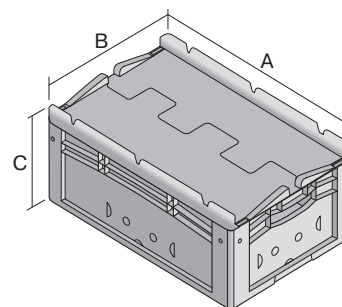

European size stacking containers XL with ribbed base RX, with hinged two-part lid XLD64321RX | Data sheet

Pos. Dimensions, tolerances as specified in DIN 16901

Pos.	Dimensions, tolerances as specified in DIN 16901	
A	Outside length top	600 mm
B	Outside width top	400 mm
C	Height	338 mm

Product features

Weight	3.83 kg
*Stacking load	300 kg
Volume	69 litres
Warranty	5 year BITO QUALITY
ESD	ESD version upon request
Temperature range	-20°C to +80°C
Food safety	✓
Material	PP
Stock item	✓
Pcs/pack	1
colour	blue
Ref. no.	43-30271

* Load capacity data according to EN 13117 refer to an ambient temperature of 23 °C.

Dimensions, tolerances as specified in DIN 16901

Outside length top	600 mm
Outside width top	400 mm
Height	338 mm
Inside length top	568 mm
Inside width top	368 mm
Inside length base	559 mm
Inside width base	359 mm
Inside height	302 mm

Printed message

Pad printing area on short side (front)	100 x 250 mm
Pad printing area on short side (rear)	100 x 250 mm
Pad printing area on long side	100 x 250 mm
Hot foil printing area on short side (front)	100 x 250 mm
Hot foil printing area on short side (rear)	100 x 250 mm
Hot foil printing area on long side	100 x 250 mm
Injection mold printing area on long side	25 x 100 mm