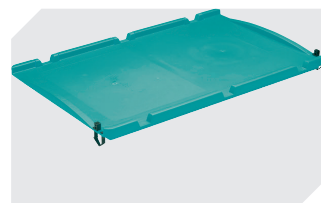

Information & Service
www.bitto.com

BITO
 STORAGE
 SYSTEMS

Small parts containers KLT

KLT64120 | Accessories

Sides with bag holder notches
demountable
6-31553

Labels
suited for BITOBOX XL and KLT with a
height of at least 170 mm
W 210 x H 74 mm
43-14557

Slot-in divider strips
Material thickness 5 mm
L 1150 x H 50 mm
43-18417

Covers for palletised loads
L 1220 x W 820 mm
9-18421

Label covers
for European size stacking containers
XL and small parts containers KLT
W 209 x H 67 mm
9-20053

Drop-on lids
for small parts containers KLT
L 600 x W 400 mm
43-20497

Drop-on lids
can be hinge-clipped on one side
to small parts containers KLT and
European size stacking containers XL
L 600 x W 400 mm
43-21523