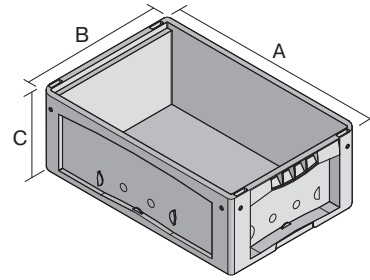

Small parts containers KLT

KLT64120 | Data sheet

Pos. Dimensions, tolerances as specified in DIN 16901

Pos.	Dimensions, tolerances as specified in DIN 16901	
A	Outside length top	600 mm
B	Outside width top	400 mm
C	Height	120 mm

Product features

Weight	1.66 kg
*Stacking load	500 kg
*Load capacity	30 kg
Volume	19 litres
Warranty	5 year BITO QUALITY
ESD	ESD version upon request
Temperature range	-20°C to +80°C
Food safety	✓
Material	PP
Stock item	✓
Pcs/pack	1
colour	turquoise
Ref. no.	9-16096

* Load capacity data according to EN 13117 refer to an ambient temperature of 23 °C.

Dimensions, tolerances as specified in DIN 16901

Outside length top	600 mm
Outside width top	400 mm
Height	120 mm
Inside length top	541 mm
Inside width top	368 mm
Inside height	116 mm

Transport dollies
rubber wheels
L 620 x W 420 mm
43-21883

Document pockets
self-adhesive
3 sides open
L 175 x W 105 mm
6-5031