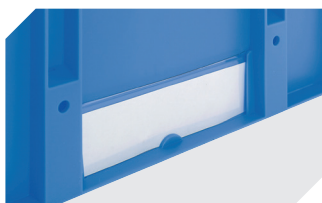

Information & Service
www.bitto.com

BITO
 STORAGE
 SYSTEMS

Small parts containers KLT

KLT64120 | Accessories

Sides with bag holder notches
demountable
6-31553

Labels
suited for BITOBOX XL and KLT with a
height of at least 170 mm
W 210 x H 74 mm
43-14557

Slot-in divider strips
Material thickness 5 mm
L 1150 x H 50 mm
43-18417

Covers for palletised loads
L 1220 x W 820 mm
9-18421

Label covers
for European size stacking containers
XL and small parts containers KLT
W 209 x H 67 mm
9-20053

Drop-on lids
for small parts containers KLT
L 600 x W 400 mm
43-20497

Drop-on lids
can be hinge-clipped on one side
to small parts containers KLT and
European size stacking containers XL
L 600 x W 400 mm
43-21523