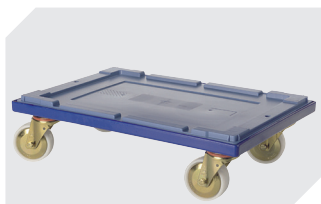

| Product features | *Load capacity as specified in EN 13117 |
|-------------------|---|
| Weight | 2.72 kg |
| *Load capacity | 75 kg |
| Volume | 38 litres |
| Warranty | 5 year BITO QUALITY |
| ESD | No |
| Temperature range | -20°C to +60°C |
| Food safety | ✓ |
| Material | PP |
| Stock item | ✓ |
| Pcs/pallet | 136 |
| Pcs/pack | 1 |
| colour | bin colour dove blue - double base in dark grey/black |
| Ref. no. | 6-17605 |

Information & Service
www.bitto.com

BITO
 STORAGE
 SYSTEMS

Multi-purpose containers MB with double base

MB64221D | Accessories

Drop-on lid
for multi-purpose containers MB
L 600 x W 400 mm
6-30276

Transport dollies
for multi-purpose containers sized
600 x 400 mm
L 620 x W 420 mm
6-15510