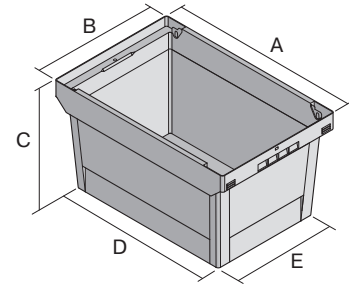

Multi-purpose containers MB with double base

MB64221D | Data sheet

Pos. Dimensions, tolerances as specified in DIN 16901

| Pos. | Dimensions, tolerances as specified in DIN 16901 | |
|------|--|--------|
| A | Outside length top | 600 mm |
| B | Outside width top | 400 mm |
| C | Height | 242 mm |
| D | Base length outside | 505 mm |
| E | Base width outside | 335 mm |

| Product features | *Load capacity as specified in EN 13117 |
|-------------------|---|
| Weight | 2.72 kg |
| *Load capacity | 75 kg |
| Volume | 38 litres |
| Warranty | 5 year BITO QUALITY |
| ESD | No |
| Temperature range | -20°C to +60°C |
| Food safety | ✓ |
| Material | PP |
| Stock item | ✓ |
| Pcs/pallet | 136 |
| Pcs/pack | 1 |
| colour | bin colour dove blue - double base in dark grey/black |
| Ref. no. | 6-17605 |

Other colours / special colours on request

| Dimensions, tolerances as specified in DIN 16901 | |
|--|--------|
| Outside length top | 600 mm |
| Outside width top | 400 mm |
| Height | 242 mm |
| Inside length top | 540 mm |
| Inside width top | 371 mm |
| Inside length base | 498 mm |
| Inside width base | 329 mm |
| Height of stacking rim | 50 mm |