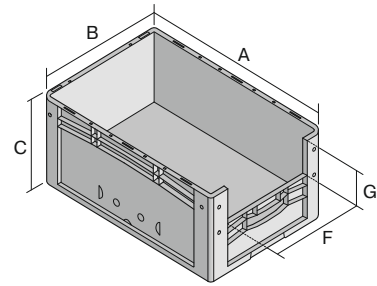

European size stacking containers XL, with short side pick opening

XL64274 | Data sheet

Pos. Dimensions, Tolerances as specified in DIN 16901

Pos.	Dimensions, Tolerances as specified in DIN 16901	
A	Outside length top	600 mm
B	Outside width top	400 mm
C	Height	270 mm
F	Width of view and pick opening	274 mm
G	Height of view and pick opening	131 mm

Features	*Load capacity as specified in EN 13117
Proper weight	2.08 kg
*Stacking load	250 kg
*Load capacity	15 kg
Volume	51 Litres
Warranty	5 year BITO QUALITY
ESD	ESD version upon request
Temperature range	-20°C to +90°C
Food safety	✓
Material	PP
Stock item	✓
Pcs/pack	1
Colour	blue
Ref. no.	43-14990

Other colours / special colours on request

Dimensions, Tolerances as specified in DIN 16901	
Outside length top	600 mm
Outside width top	400 mm
Height	270 mm
Inside length top	568 mm
Inside width top	368 mm
Inside height	266 mm
Pick opening W x H	274 x 131 mm

Information & Service
www.bitto.com

BITO
 STORAGE
 SYSTEMS

European size stacking containers XL, with short side pick opening XL64274 | Accessories

Labels
W 210 x H 74 mm
43-14557

Windows
for European size stacking containers XL
43-18588