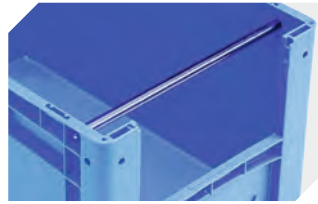

Label covers
for European size stacking containers XL
and small parts containers KLT
W 209 x H 67 mm
9-20053

Drop-on lids
for European size stacking containers XL
L 600 x W 400 mm
43-20301

Drop-on lids
for European size stacking containers XL
L 600 x W 400 mm
43-20494

Grip closures
suited for bins with a height of 170,
220 and 270 mm
43-31450

Handles
for European size stacking containers XL
for European size stacking containers BN
L 267 mm
43-9408