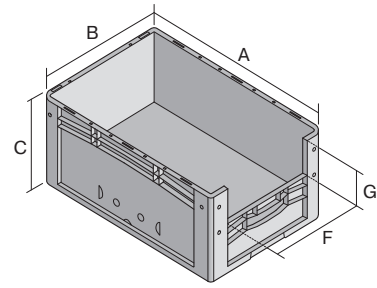

European size stacking containers XL, with short side pick opening

XL43224 | Data sheet

Pos. Dimensions, tolerances as specified in DIN 16901

Pos.	Dimensions, tolerances as specified in DIN 16901	
A	Outside length top	400 mm
B	Outside width top	300 mm
C	Height	220 mm
F	Width of view and pick opening	212 mm
G	Height of view and pick opening	106 mm

Product features	*Load capacity as specified in EN 13117
Weight	1.10 kg
*Stacking load	200 kg
*Load capacity	20 kg
Volume	19 litres
Warranty	5 year BITO QUALITY
ESD	ESD version upon request
Temperature range	-20°C to +90°C
Food safety	✓
Material	PP
Stock item	✓
Pcs/pack	1
colour	red
Ref. no.	43-14981

Other colours / special colours on request

Dimensions, tolerances as specified in DIN 16901	
Outside length top	400 mm
Outside width top	300 mm
Height	220 mm
Inside length top	368 mm
Inside width top	268 mm
Inside height	217 mm
Pick opening W x H	212 x 106 mm

Information & Service
www.bito.com

BITO
 LAGERTECHNIK

European size stacking containers XL, with short side pick opening XL43224 | Accessories

Labels
suited for BITOBOX XL and KLT with a height of at least 170 mm
W 210 x H 74 mm
43-14557