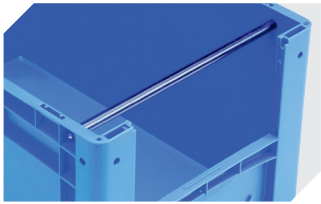

Information & Service
www.bito.com

BITO
 LAGERTECHNIK

European size stacking containers XL, with short side pick opening XL43224 | Accessories

Labels
suited for BITOBOX XL and KLT with a height of at least 170 mm
W 210 x H 74 mm
43-14557

Transport dolly
polypropylene wheels
L 620 x W 420 mm
43-1491

Insertable windows
for European size stacking containers XL
43-18584

Label covers
for European size stacking containers XL
and small parts containers KLT
W 209 x H 67 mm
9-20053

Drop-on lids
for European size stacking containers XL
L 400 x W 300 mm
43-20303

Grip closures
for European size stacking containers XL
with a height of 170, 220 and 270 mm
43-31450

Handles
for European size stacking containers XL
for European size stacking containers BN
L 267 mm
43-9409