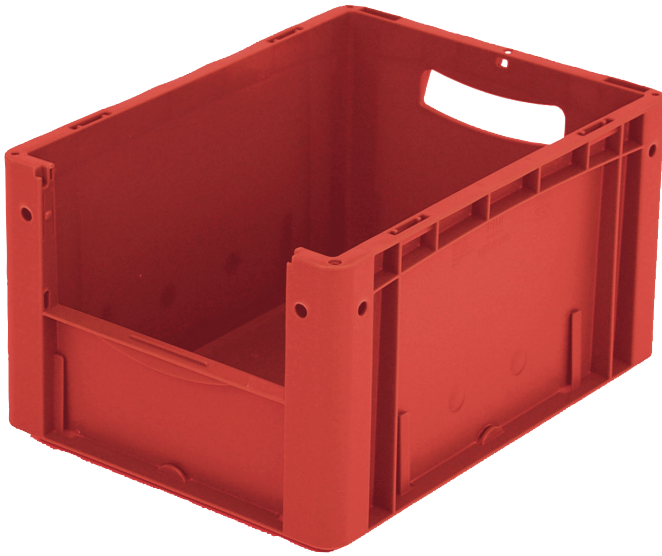

European size stacking containers XL, with short side pick opening

XL43224 | Data sheet

Pos. Dimensions, tolerances as specified in DIN 16901

Pos.	Dimensions, tolerances as specified in DIN 16901	
A	Outside length top	400 mm
B	Outside width top	300 mm
C	Height	220 mm
F	Width of view and pick opening	212 mm
G	Height of view and pick opening	106 mm

Product features	*Load capacity as specified in EN 13117
Weight	1.10 kg
*Stacking load	200 kg
*Load capacity	20 kg
Volume	19 litres
Warranty	5 year BITO QUALITY
ESD	ESD version upon request
Temperature range	-20°C to +90°C
Food safety	✓
Material	PP
Stock item	✓
Pcs/pack	1
colour	red
Ref. no.	43-14981

Other colours / special colours on request

Dimensions, tolerances as specified in DIN 16901	
Outside length top	400 mm
Outside width top	300 mm
Height	220 mm
Inside length top	368 mm
Inside width top	268 mm
Inside height	217 mm
Pick opening W x H	212 x 106 mm

Information & Service
www.bito.com

BITO
 LAGERTECHNIK

European size stacking containers XL, with short side pick opening XL43224 | Accessories

Labels
suited for BITOBOX XL and KLT with a height of at least 170 mm
W 210 x H 74 mm
43-14557