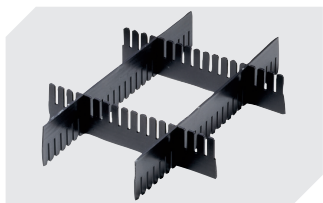

Slot-in divider strips

Material thickness 5 mm

L 1150 x H 50 mm

43-18417