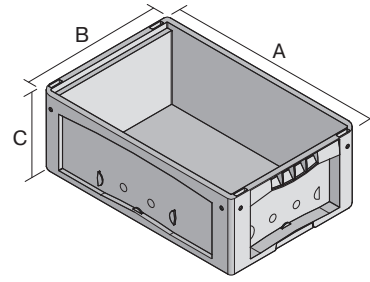

Small parts containers KLT, hinged on one side and closed with 2 snap locks on the other side

KLT64420ASDV | Data sheet

Pos. Dimensions, tolerances as specified in DIN 16901

Pos.	Dimensions, tolerances as specified in DIN 16901	
A	Outside length top	600 mm
B	Outside width top	400 mm
C	Height	438 mm

Product features

Weight	4.59 kg
*Stacking load	500 kg
*Load capacity	50 kg
Volume	78.00 litres
Warranty	5 year BITO QUALITY
ESD	ESD version upon request
Temperature range	-20°C to +80°C
Food safety	✓
Material	PP
Stock item	✓
Pcs/pack	1
colour	turquoise
Ref. no.	9-22247

* Load capacity data according to EN 13117 refer to an ambient temperature of 23 °C.

Dimensions, tolerances as specified in DIN 16901

Outside length top	600 mm
Outside width top	400 mm
Height	438 mm
Inside length top	541 mm
Inside width top	368 mm
Inside height	416 mm

Information & Service
www.bitto.com

BITO
STORAGE
SYSTEMS

Small parts containers KLT, hinged on one side and closed with 2 snap locks on the other side

KLT64420ASDV | Accessories

Labels

suited for BITOBOX XL and KLT with a height of at least 170 mm