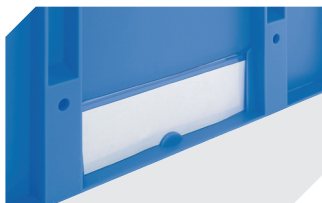

Label covers

for European size stacking containers

XL and small parts containers KLT

W 209 x H 67 mm

9-20053