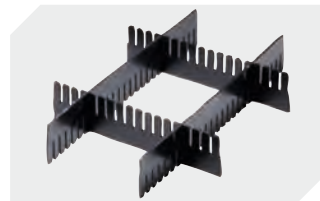

# Small parts containers KLT with double base, with hinged two-part lid

## KLTD64220D | Accessories

**Locking systems BS**  
for small parts containers KLT  
**7-14434**

**Labels**  
W 210 x H 74 mm  
**43-14557**

**Transport dolly**  
polypropylene wheels  
L 620 x W 420 mm  
**43-1491**

**Slot-in divider strips**  
Material thickness 5 mm  
L 1150 x H 180 mm  
**7-15509**

**Security seals**  
for European size stacking containers  
XL and small parts containers KLT  
**9-16271**

**Slot-in divider strips**  
Material thickness 5 mm  
L 1150 x H 50 mm  
**43-18417**