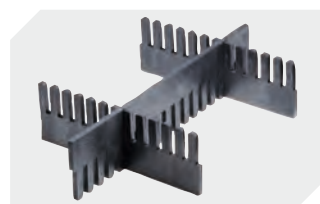

**Slot-in divider strips**  
Material thickness 5 mm  
L 1150 x H 180 mm  
**7-15509**

**Security seals**  
for European size stacking containers  
XL and small parts containers KLT  
**9-16271**

**Slot-in divider strips**  
Material thickness 5 mm  
L 1150 x H 50 mm  
**43-18417**

**Slot-in divider strips**  
Material thickness 5 mm  
L 1150 x H 80 mm  
**43-18418**

**Slot-in divider strips**  
Material thickness 10 mm  
L 950 x H 55 mm  
**43-18419**

**Slot-in divider strips**  
Material thickness 10 mm  
L 950 x H 120 mm  
**43-18420**