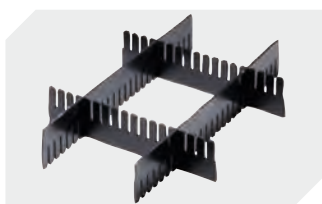

# Small parts containers KLT with double base, with hinged two-part lid

## KLTD64220D | Accessories

**Locking systems BS**  
for small parts containers KLT  
**7-14434**

**Labels**  
W 210 x H 74 mm  
**43-14557**

**Transport dolly**  
polypropylene wheels  
L 620 x W 420 mm  
**43-1491**

**Slot-in divider strips**  
Material thickness 5 mm  
L 1150 x H 180 mm  
**7-15509**

**Security seals**  
for European size stacking containers  
XL and small parts containers KLT  
**9-16271**

**Slot-in divider strips**  
Material thickness 5 mm  
L 1150 x H 50 mm  
**43-18417**