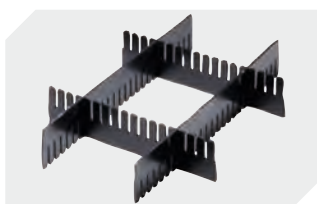

# Small parts containers KLT with double base, with hinged two-part lid

## KLTD64220D | Accessories

**Locking systems BS**  
for small parts containers KLT  
**7-14434**

**Labels**  
W 210 x H 74 mm  
**43-14557**

**Transport dolly**  
polypropylene wheels  
L 620 x W 420 mm  
**43-1491**

**Slot-in divider strips**  
Material thickness 5 mm  
L 1150 x H 180 mm  
**7-15509**

**Security seals**  
for European size stacking containers  
XL and small parts containers KLT  
**9-16271**

**Slot-in divider strips**  
Material thickness 5 mm  
L 1150 x H 50 mm  
**43-18417**