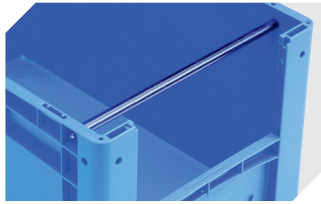

Handles
for European size stacking containers XL
for European size stacking containers BN
L 267 mm
43-9408