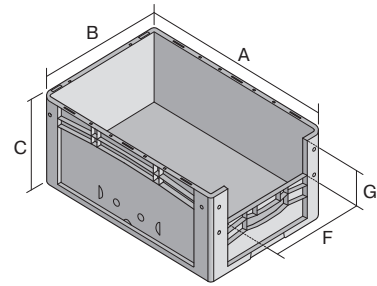

European size stacking containers XL, with short side pick opening

XL64274 | Data sheet

Pos. Dimensions, tolerances as specified in DIN 16901

Pos.	Dimensions, tolerances as specified in DIN 16901	
A	Outside length top	600 mm
B	Outside width top	400 mm
C	Height	270 mm
F	Width of view and pick opening	274 mm
G	Height of view and pick opening	131 mm

Product features	*Load capacity as specified in EN 13117
Weight	2.08 kg
*Stacking load	250 kg
*Load capacity	15 kg
Volume	51 litres
Warranty	5 year BITO QUALITY
ESD	ESD version upon request
Temperature range	-20°C to +90°C
Food safety	✓
Material	PP
Stock item	✓
Pcs/pack	1
colour	blue
Ref. no.	43-14990

Other colours / special colours on request

Dimensions, tolerances as specified in DIN 16901	
Outside length top	600 mm
Outside width top	400 mm
Height	270 mm
Inside length top	568 mm
Inside width top	368 mm
Inside height	266 mm
Pick opening W x H	274 x 131 mm

Information & Service
www.bito.com

BITO
 LAGERTECHNIK

European size stacking containers XL, with short side pick opening **XL64274** | Accessories

Labels
suited for BITOBOX XL and KLT with a height of at least 170 mm
W 210 x H 74 mm
43-14557