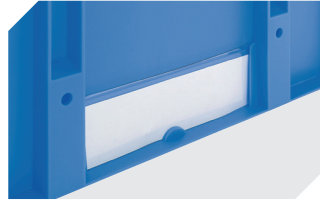

Information & Service
www.bito.com

BITO
 LAGERTECHNIK

European size stacking containers XL, with short side pick opening **XL64274** | Accessories

Labels
suited for BITOBOX XL and KLT with a height of at least 170 mm
W 210 x H 74 mm
43-14557

Insertable windows
for European size stacking containers XL
43-18588

Label covers
for European size stacking containers XL
and small parts containers KLT
W 209 x H 67 mm
9-20053

Drop-on lids
for European size stacking containers XL
L 600 x W 400 mm
43-20301