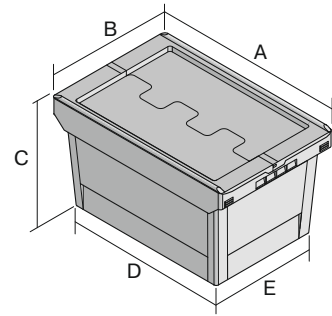

Multi-purpose containers MB, with locking system

MBD64321BS2 | Data sheet

Pos. Dimensions, tolerances as specified in DIN 16901

Pos.	Dimensions, tolerances as specified in DIN 16901	
A	Outside length top	610 mm
B	Outside width top	400 mm
C	Height	340 mm
D	Base length outside	505 mm
E	Base width outside	335 mm

Product features	*Load capacity as specified in EN 13117
Proper weight	3.67 kg
*Stacking load	300 kg
*Load capacity	35 kg
Volume	58 Litres
ESD	No
Food safety	-
Material	PP
Stock item	-
Pcs/pack	1
Colour	dove blue
Ref. no.	6-18128

Other colours / special colours on request

Dimensions, tolerances as specified in DIN 16901	
Outside length top	610 mm
Outside width top	400 mm
Height	340 mm

Information & Service
www.bitocom

BITO
 STORAGE
 SYSTEMS

Multi-purpose containers MB, with locking system **MBD64321BS2** | Accessories

Transport dolly

for multi-purpose containers sized

600 x 400 mm

L 620 x W 420 mm

6-15510

Information & Service
www.bito.com

BITO
S T O R A G E
S Y S T E M S