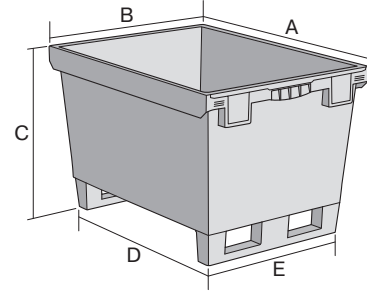

# Multi-purpose containers MB with ribbed base, with ready-mounted runners

## MB86321RKUFE | Data sheet

Pos. Dimensions, tolerances as specified in DIN 16901

Pos.	Dimensions, tolerances as specified in DIN 16901	
A	Outside length top	800 mm
B	Outside width top	600 mm
C	Height	323 mm
D	Base length outside	690 mm
E	Base width outside	508 mm

Product features	*Load capacity as specified in EN 13117
Weight	5.94 kg
*Load capacity	75 kg
Volume	114 litres
Warranty	5 year BITO QUALITY
ESD	ESD version upon request
Temperature range	-20°C to +80°C
Food safety	✓
Material	PP
Stock item	✓
Pcs/pack	1
colour	dove blue
Ref. no.	6-15310

Other colours / special colours on request

Dimensions, tolerances as specified in DIN 16901	
Outside length top	800 mm
Outside width top	600 mm
Height	323 mm
Inside length top	742 mm
Inside width top	560 mm
Inside length base	682 mm
Inside width base	500 mm
Inside height	302 mm