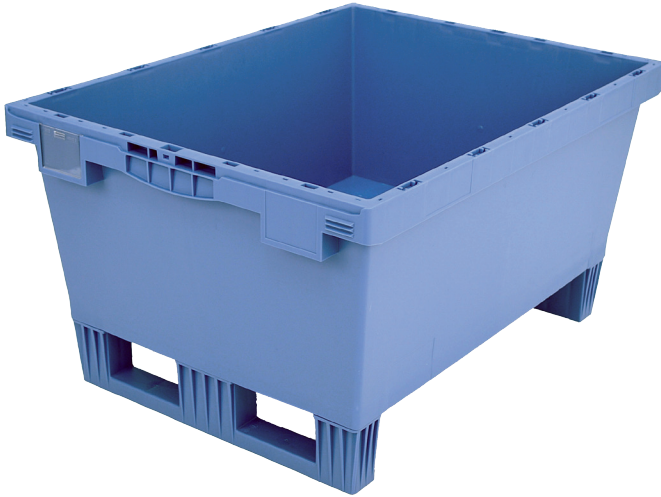

Multi-purpose containers MB with ribbed base, with ready-mounted runners

MB86321RKUFE | Data sheet

Pos. Dimensions, tolerances as specified in DIN 16901

Pos.	Dimensions, tolerances as specified in DIN 16901	
A	Outside length top	800 mm
B	Outside width top	600 mm
C	Height	323 mm
D	Base length outside	690 mm
E	Base width outside	508 mm

Product features	*Load capacity as specified in EN 13117
Weight	5.94 kg
*Load capacity	75 kg
Volume	114 litres
Warranty	5 year BITO QUALITY
ESD	ESD version upon request
Temperature range	-20°C to +80°C
Food safety	✓
Material	PP
Stock item	✓
Pcs/pack	1
colour	dove blue
Ref. no.	6-15310

Other colours / special colours on request

Dimensions, tolerances as specified in DIN 16901	
Outside length top	800 mm
Outside width top	600 mm
Height	323 mm
Inside length top	742 mm
Inside width top	560 mm
Inside length base	682 mm
Inside width base	500 mm
Inside height	302 mm

Information & Service
www.bito.com

BITO
LAGERTECHNIK