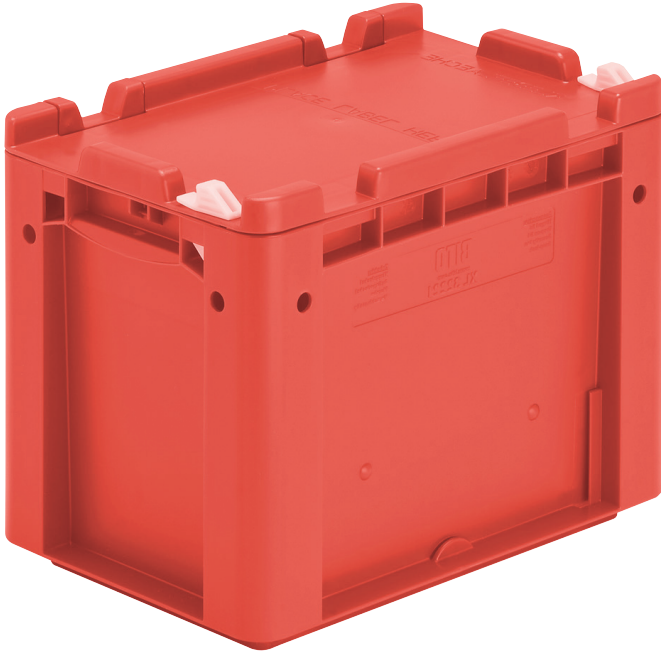

European size stacking containers XL, hinged on one side and closed with 2 snap locks on the other side

XL32221ASDV | Data sheet

Pos. Dimensions, tolerances as specified in DIN 16901

Pos.	Dimensions, tolerances as specified in DIN 16901	
A	Outside length top	300 mm
B	Outside width top	200 mm
C	Height	238 mm

Product features

Weight	1.06 kg
*Load capacity	15 kg
Volume	8.3 litres
Warranty	5 year BITO QUALITY
ESD	ESD version upon request
Temperature range	-20°C to +80°C
Food safety	✓
Material	PP
Stock item	✓
Pcs/pack	1
colour	red
Ref. no.	43-30414

* Load capacity data according to EN 13117 refer to an ambient temperature of 23 °C.

Dimensions, tolerances as specified in DIN 16901

Outside length top	300 mm
Outside width top	200 mm
Height	238 mm
Inside length top	268 mm
Inside width top	168 mm
Inside height	217 mm

Information & Service
www.bitocom

BITO
STORAGE
SYSTEMS

European size stacking containers XL, hinged on one side and closed with 2 snap locks on the other side

XL32221ASDV | Accessories

Covers for palletised loads