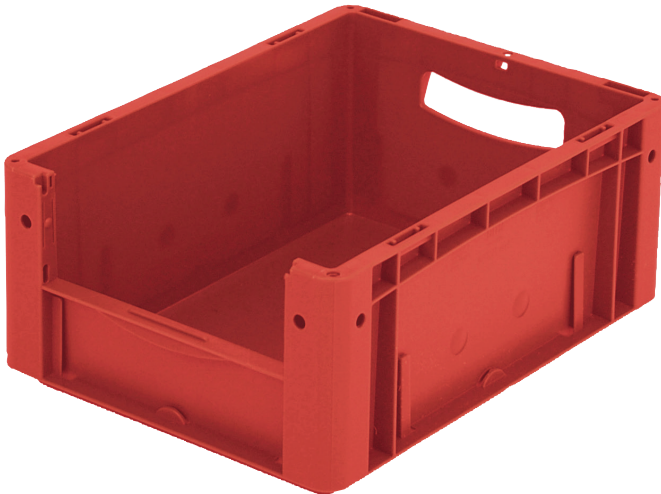

European size stacking containers XL, with short side pick opening

XL43174 | Data sheet

Pos. Dimensions, tolerances as specified in DIN 16901

Pos.	Dimensions, tolerances as specified in DIN 16901	
A	Outside length top	400 mm
B	Outside width top	300 mm
C	Height	170 mm
F	Width of view and pick opening	212 mm
G	Height of view and pick opening	81 mm

Product features	*Load capacity as specified in EN 13117
Weight	0.93 kg
*Stacking load	200 kg
*Load capacity	15 kg
Volume	15 litres
Warranty	5 year BITO QUALITY
ESD	ESD version upon request
Temperature range	-20°C to +80°C
Food safety	✓
Material	PP
Stock item	✓
Pcs/pack	1
colour	red
Ref. no.	43-14979

Other colours / special colours on request

Dimensions, tolerances as specified in DIN 16901	
Outside length top	400 mm
Outside width top	300 mm
Height	170 mm
Inside length top	368 mm
Inside width top	268 mm
Inside height	167 mm
Pick opening W x H	212 x 81 mm

Information & Service
www.bito.com

BITO
 LAGERTECHNIK

European size stacking containers XL, with short side pick opening **XL43174** | Accessories

Labels
suited for BITOBOX XL and KLT with a height of at least 170 mm
W 210 x H 74 mm
43-14557