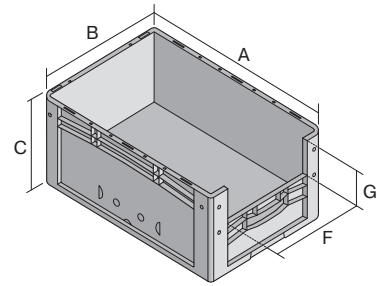

European size stacking containers XL, with short side pick opening

XL43174 | Data sheet

Pos. Dimensions, tolerances as specified in DIN 16901

Pos.	Dimensions, tolerances as specified in DIN 16901	
A	Outside length top	400 mm
B	Outside width top	300 mm
C	Height	170 mm
F	Width of view and pick opening	212 mm
G	Height of view and pick opening	81 mm

Product features	*Load capacity as specified in EN 13117
Weight	0.93 kg
*Stacking load	200 kg
*Load capacity	15 kg
Volume	15 litres
Warranty	5 year BITO QUALITY
ESD	ESD version upon request
Temperature range	-20°C to +80°C
Food safety	✓
Material	PP
Stock item	✓
Pcs/pack	1
colour	red
Ref. no.	43-14979

Other colours / special colours on request

Dimensions, tolerances as specified in DIN 16901	
Outside length top	400 mm
Outside width top	300 mm
Height	170 mm
Inside length top	368 mm
Inside width top	268 mm
Inside height	167 mm
Pick opening W x H	212 x 81 mm

Information & Service
www.bito.com

BITO
 LAGERTECHNIK

European size stacking containers XL, with short side pick opening **XL43174** | Accessories

Labels
suited for BITOBOX XL and KLT with a height of at least 170 mm
W 210 x H 74 mm
43-14557