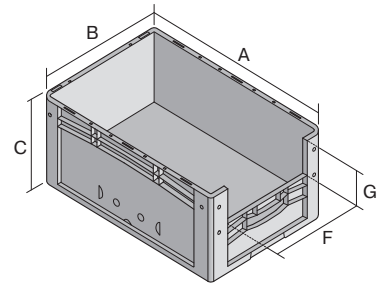

European size stacking containers XL, with short side pick opening

XL43174 | Data sheet

Pos. Dimensions, tolerances as specified in DIN 16901

Pos.	Dimensions, tolerances as specified in DIN 16901	
A	Outside length top	400 mm
B	Outside width top	300 mm
C	Height	170 mm
F	Width of view and pick opening	212 mm
G	Height of view and pick opening	81 mm

Product features	*Load capacity as specified in EN 13117
Weight	0.93 kg
*Stacking load	200 kg
*Load capacity	15 kg
Volume	15 litres
Warranty	5 year BITO QUALITY
ESD	ESD version upon request
Temperature range	-20°C to +80°C
Food safety	✓
Material	PP
Stock item	✓
Pcs/pack	1
colour	blue
Ref. no.	43-14980

Other colours / special colours on request

Dimensions, tolerances as specified in DIN 16901	
Outside length top	400 mm
Outside width top	300 mm
Height	170 mm
Inside length top	368 mm
Inside width top	268 mm
Inside height	167 mm
Pick opening W x H	212 x 81 mm

Information & Service
www.bito.com

BITO
 LAGERTECHNIK

European size stacking containers XL, with short side pick opening **XL43174** | Accessories

Labels
suited for BITOBOX XL and KLT with a height of at least 170 mm
W 210 x H 74 mm
43-14557