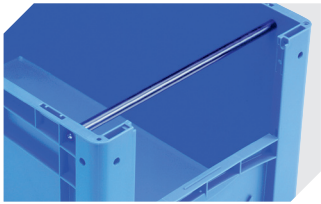

Information & Service
www.bito.com

BITO
 LAGERTECHNIK

European size stacking containers XL, with short side pick opening **XL43174** | Accessories

Labels
suited for BITOBOX XL and KLT with a height of at least 170 mm
W 210 x H 74 mm
43-14557

Transport dollies
polypropylene wheels
L 620 x W 420 mm
43-1491

Label covers
for European size stacking containers XL
and small parts containers KLT
W 209 x H 67 mm
9-20053

Drop-on lids
for European size stacking containers XL
L 400 x W 300 mm
43-20303

Insertable windows
for European size stacking containers XL
43-22536

Grip closures
for European size stacking containers XL
with a height of 170, 220 and 270 mm
43-31450

Handles
for European size stacking containers XL
for European size stacking containers BN
L 267 mm
43-9409