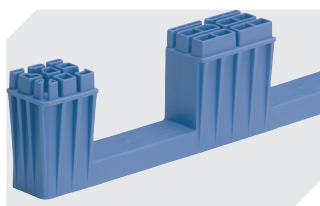

# Multi-purpose containers MB with double base

## MB86421D | Accessories

**Label covers**  
for multi-purpose containers MB  
W 60 x H 80.4 mm  
**6-15244**

**Connector clips**  
**6-15625**

**Add-on fork entry shoes**  
for multi-purpose containers MB  
L 800 x W 600 mm  
**6-19330**