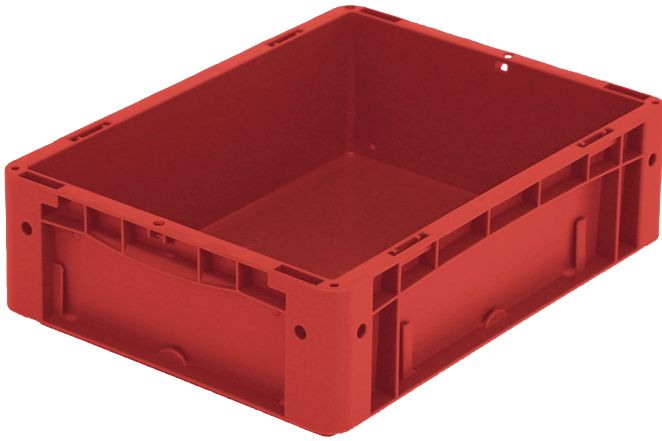

European size stacking containers XL, standard version

XL43121 | Data sheet

Pos. Dimensions, tolerances as specified in DIN 16901

| | | |
|---|--------------------|--------|
| A | Outside length top | 400 mm |
| B | Outside width top | 300 mm |
| C | Height | 120 mm |

Product features

| | |
|-------------------|--------------------------|
| Weight | 0.84 kg |
| *Stacking load | 250 kg |
| *Load capacity | 30 kg |
| Volume | 9.8 litres |
| Warranty | 5 year BITO QUALITY |
| ESD | ESD version upon request |
| Temperature range | -20°C to +80°C |
| Food safety | ✓ |
| Material | PP |
| Stock item | ✓ |
| Pcs/pack | 1 |
| colour | red |
| Ref. no. | 43-15308 |

* Load capacity data according to EN 13117 refer to an ambient temperature of 23 °C.

Dimensions, tolerances as specified in DIN 16901

| | |
|--------------------|--------|
| Outside length top | 400 mm |
| Outside width top | 300 mm |
| Height | 120 mm |
| Inside length top | 368 mm |
| Inside width top | 268 mm |
| Inside length base | 359 mm |
| Inside width base | 259 mm |
| Inside height | 117 mm |

Information & Service
www.bitto.com

BITO
 STORAGE
 SYSTEMS

European size stacking containers XL, standard version

XL43121 | Accessories

Covers for palletised loads

L 1220 x W 820 mm

9-18421

Drop-on lids