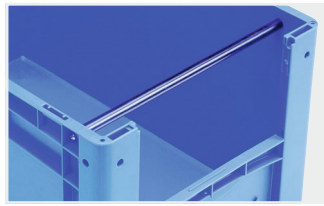

## XL64174 | Accessories

**Labels**  
W 210 x H 74 mm  
**43-14557**

**Label covers**  
for European size stacking  
containers XL and small parts  
containers KLT  
W 209 x H 67 mm  
**9-20053**

**Drop-on lids**  
for European size stacking  
containers XL  
L 600 x W 400 mm  
**43-20301**

**Drop-on lids**  
for European size stacking  
containers XL  
L 600 x W 400 mm  
**43-20494**

**Grip closures**  
suited for bins with a height of 170,  
220 and 270 mm  
**43-31450**

**Handles**  
for European size stacking  
containers XL  
for European size stacking  
containers BN  
L 267 mm  
**43-9408**