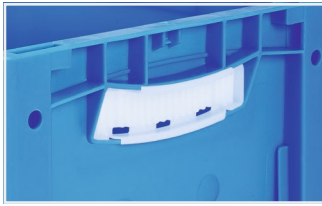

## XL64174 | Accessories

**Labels**  
W 210 x H 74 mm  
**43-14557**

**Label covers**  
for European size stacking  
containers XL and small parts  
containers KLT  
W 209 x H 67 mm  
**9-20053**

**Drop-on lids**  
for European size stacking  
containers XL  
L 600 x W 400 mm  
**43-20301**

**Drop-on lids**  
for European size stacking  
containers XL  
L 600 x W 400 mm  
**43-20494**

**Grip closures**  
suited for bins with a height of 170,  
220 and 270 mm  
**43-31450**

**Handles**  
for European size stacking  
containers XL  
for European size stacking  
containers BN  
L 267 mm  
**43-9408**