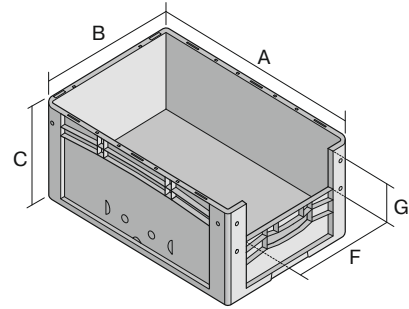

# European size stacking containers XL, with short side pick opening

## XL64174 | Data sheet

Pos.	Dimensions, Tolerances as specified in DIN 16901	
A	Outside length top	600 mm
B	Outside width top	400 mm
C	Height	170 mm
F	Width of view and pick opening	274 mm
G	Height of view and pick opening	81 mm

Features	*Load capacity as specified in EN 13117
Proper weight	1.57 kg
*Stacking load	250 kg
*Load capacity	15 kg
Volume	31 Litres
Warranty	5 year BITO QUALITY
ESD	ESD version upon request
Temperature range	-20°C to +90°C
Food safety	✓
Material	PP
Stock item	✓
Pcs/pack	1
Colour	red
Ref. no.	43-14985

Dimensions, Tolerances as specified in DIN 16901	
Outside length top	600 mm
Outside width top	400 mm
Height	170 mm
Inside length top	568 mm
Inside width top	368 mm
Inside height	166 mm
Pick opening W x H	274 x 81 mm