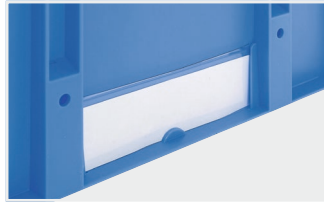

Label covers
for European size stacking
containers XL and small parts
containers KLT
W 209 x H 67 mm
9-20053