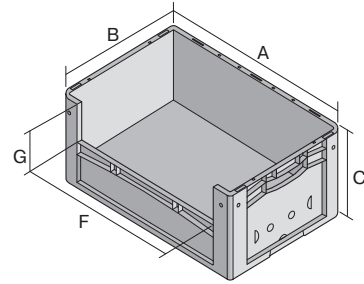

# European size stacking containers XL, with long side pick opening

## XL86526 | Data sheet

Pos. Dimensions, tolerances as specified in DIN 16901

Pos.	Dimensions, tolerances as specified in DIN 16901	
A	Outside length top	800 mm
B	Outside width top	600 mm
C	Height	520 mm
F	Width of view and pick opening	459 mm
G	Height of view and pick opening	253 mm

Product features	*Load capacity as specified in EN 13117	Dimensions, tolerances as specified in DIN 16901	
Weight	7.88 kg	Outside length top	800 mm
*Stacking load	800 kg	Outside width top	600 mm
*Load capacity	60 kg	Height	520 mm
Volume	213 litres	Inside length top	762 mm
Warranty	5 year BITO QUALITY	Inside width top	562 mm
ESD	ESD version upon request	Inside height	515 mm
Temperature range	-20°C to +90°C	Pick opening W x H	459 x 253 mm
Food safety	Ja		
Material	PP		
Stock item	Ja		
Pcs/pack	1		
colour	blue		
Ref. no.	43-22576		

## European size stacking containers XL, with long side pick opening **XL86526** | Accessories

**Transport dolly**  
for containers sized 800 x 600 mm  
L 800 x W 600 mm  
**43-1150**

**Drop-on lid**  
for European size stacking containers XL  
L 800 x W 600 mm  
**43-14853**