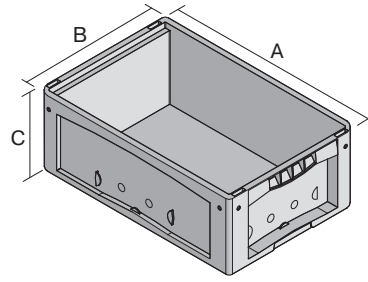

Small parts containers KLT

KLT64220 | Data sheet

Pos. Dimensions, Tolerances as specified in DIN 16901

Pos.	Dimensions, Tolerances as specified in DIN 16901	
A	Outside length top	600 mm
B	Outside width top	400 mm
C	Height	220 mm

Product features	*Load capacity as specified in EN 13117
Weight	2.40 kg
*Stacking load	500 kg
*Load capacity	40 kg
Volume	39 litres
Warranty	5 year BITO QUALITY
ESD	ESD version upon request
Temperature range	-20°C to +90°C
Food safety	✓
Material	PP
Stock item	✓
Pcs/pack	1
colour	turquoise
Ref. no.	9-16273

Other colours / special colours on request

Dimensions, Tolerances as specified in DIN 16901	
Outside length top	600 mm
Outside width top	400 mm
Height	220 mm
Inside length top	541 mm
Inside width top	368 mm
Inside height	216 mm

Slot-in divider strips
Material thickness 5 mm
L 1150 x H 180 mm
7-15509

Slot-in divider strips
Material thickness 5 mm
L 1150 x H 50 mm
43-18417

Slot-in divider strips
Material thickness 5 mm
L 1150 x H 80 mm
43-18418