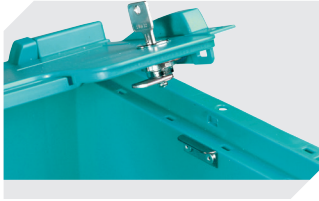

Small parts containers KLT

KLT64220 | Accessories

Locking systems BS
for small parts containers KLT
7-14434