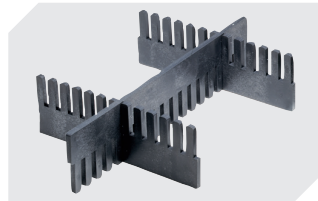

Information & Service
www.bitto.com

BITO
 STORAGE
 SYSTEMS

Small parts containers KLT

KLT64220 | Accessories

Locking systems BS
for small parts containers KLT
7-14434

Labels
W 210 x H 74 mm
43-14557

Transport dolly
polypropylene wheels
L 620 x W 420 mm
43-1491

Slot-in divider strips
Material thickness 5 mm
L 1150 x H 180 mm
7-15509

Slot-in divider strips
Material thickness 5 mm
L 1150 x H 50 mm
43-18417

Slot-in divider strips
Material thickness 5 mm
L 1150 x H 80 mm
43-18418