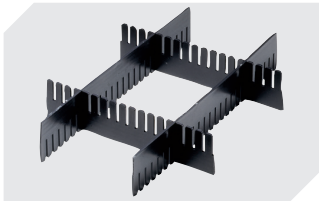

Information & Service
www.bitto.com

BITO
 STORAGE
 SYSTEMS

Small parts containers KLT

KLT64220 | Accessories

Locking systems BS
for small parts containers KLT
7-14434

Labels
W 210 x H 74 mm
43-14557

Transport dolly
polypropylene wheels
L 620 x W 420 mm
43-1491

Slot-in divider strips
Material thickness 5 mm
L 1150 x H 180 mm
7-15509

Slot-in divider strips
Material thickness 5 mm
L 1150 x H 50 mm
43-18417

Slot-in divider strips
Material thickness 5 mm
L 1150 x H 80 mm
43-18418