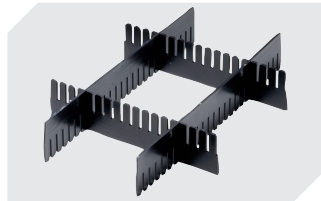

Information & Service
www.bitto.com

BITO
 STORAGE
 SYSTEMS

Small parts containers KLT

KLT64220 | Accessories

Locking systems BS
for small parts containers KLT
7-14434

Labels
W 210 x H 74 mm
43-14557

Transport dolly
polypropylene wheels
L 620 x W 420 mm
43-1491

Slot-in divider strips
Material thickness 5 mm
L 1150 x H 180 mm
7-15509

Slot-in divider strips
Material thickness 5 mm
L 1150 x H 50 mm
43-18417

Slot-in divider strips
Material thickness 5 mm
L 1150 x H 80 mm
43-18418