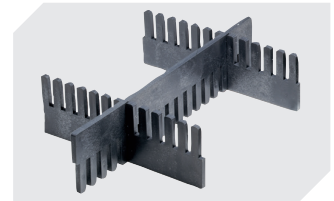

Slot-in divider strips
Material thickness 5 mm
L 1150 x H 180 mm
7-15509

Slot-in divider strips
Material thickness 5 mm
L 1150 x H 50 mm
43-18417

Slot-in divider strips
Material thickness 5 mm
L 1150 x H 80 mm
43-18418

Slot-in divider strips
Material thickness 10 mm
L 950 x H 55 mm
43-18419

Slot-in divider strips
Material thickness 10 mm
L 950 x H 120 mm
43-18420

Covers for palletised containers
L 1220 x W 820 mm
9-18421