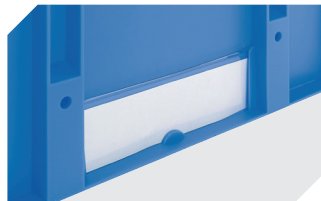

Slot-in divider strips
Material thickness 5 mm
L 1150 x H 180 mm
7-15509

Slot-in divider strips
Material thickness 5 mm
L 1150 x H 50 mm
43-18417

Slot-in divider strips
Material thickness 5 mm
L 1150 x H 80 mm
43-18418

Slot-in divider strips
Material thickness 10 mm
L 950 x H 55 mm
43-18419

Slot-in divider strips
Material thickness 10 mm
L 950 x H 120 mm
43-18420

Covers for palletised containers
L 1220 x W 820 mm
9-18421