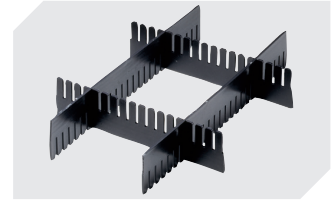

Information & Service
www.bitto.com

BITO
 STORAGE
 SYSTEMS

Small parts containers KLT

KLT64220 | Accessories

Locking systems BS
for small parts containers KLT
7-14434

Labels
W 210 x H 74 mm
43-14557

Transport dolly
polypropylene wheels
L 620 x W 420 mm
43-1491

Slot-in divider strips
Material thickness 5 mm
L 1150 x H 180 mm
7-15509

Slot-in divider strips
Material thickness 5 mm
L 1150 x H 50 mm
43-18417

Slot-in divider strips
Material thickness 5 mm
L 1150 x H 80 mm
43-18418