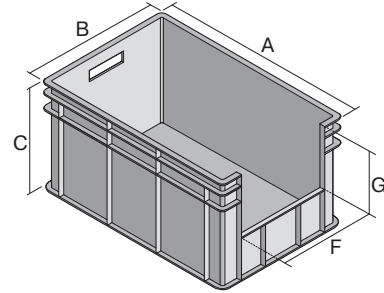

European size stacking containers BN, with short side pick opening

BN4324 | Data sheet

Pos. Dimensions, tolerances as specified in DIN 16901

Pos.	Dimensions, tolerances as specified in DIN 16901	
A	Outside length top	400 mm
B	Outside width top	300 mm
C	Height	215 mm
F	Width of view and pick opening	230 mm
G	Height of view and pick opening	117 mm

Product features	*Load capacity as specified in EN 13117
Weight	1.07 kg
*Stacking load	150 kg
*Load capacity	40 kg
Volume	20 litres
Warranty	5 year BITO QUALITY
ESD	ESD version upon request
Temperature range	-20°C to +80°C
Food safety	✓
Material	PP
Stock item	✓
Pcs/pack	1
colour	blue
Ref. no.	4-1288

Other colours / special colours on request

Dimensions, tolerances as specified in DIN 16901	
Outside length top	400 mm
Outside width top	300 mm
Height	215 mm
Inside length top	360 mm
Inside width top	260 mm
Inside height	211 mm
Pick opening W x H	230 x 117 mm

Information & Service
www.bito.com

BITO
 STORAGE
 SYSTEMS

European size stacking containers BN, with short side pick opening **BN4324** | Accessories

Label covers

for European size stacking containers BN
can be retro-fitted
W 110 x H 46 mm