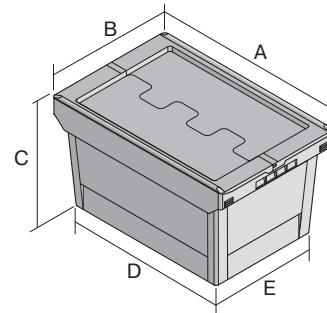

Multi-purpose containers MB, with locking system

MBD86321D BS1 | Data sheet

Pos. Dimensions, tolerances as specified in DIN 16901

A	Outside length top	800 mm
B	Outside width top	600 mm
C	Height	353 mm
D	Base length outside	690 mm
E	Base width outside	508 mm

Product features	*Load capacity as specified in EN 13117
Weight	8.18 kg
*Stacking load	300 kg
*Load capacity	200 kg
Volume	109 litres
ESD	No
Food safety	-
Material	PP
Stock item	✓
Pcs/pack	1
colour	bin colour dove blue - double base in dark grey/black
Ref. no.	6-20288

Dimensions, tolerances as specified in DIN 16901	
Outside length top	800 mm
Outside width top	600 mm
Height	353 mm
Inside length base	682 mm
Inside width base	500 mm
Inside height	289 mm

Other colours / special colours on request

Transport dolly
for multi-purpose containers sized
800 x 400 mm and 800 x 600 mm
L 720 x W 540 mm
6-19439