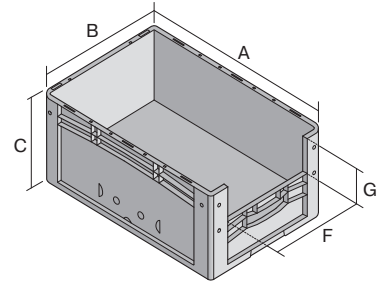

European size stacking containers XL, with short side pick opening

XL86224 | Data sheet

Pos. Dimensions, tolerances as specified in DIN 16901

Pos.	Dimensions, tolerances as specified in DIN 16901	
A	Outside length top	800 mm
B	Outside width top	600 mm
C	Height	220 mm
F	Width of view and pick opening	459 mm
G	Height of view and pick opening	103 mm

Product features

Weight	4.34 kg
*Stacking load	500 kg
*Load capacity	60 kg
Volume	86 litres
Warranty	5 year BITO QUALITY
ESD	ESD version upon request
Temperature range	-20°C to +80°C
Food safety	✓
Material	PP
Stock item	-
Pcs/pack	1
colour	blue
Ref. no.	43-22598

* Load capacity data according to EN 13117 refer to an ambient temperature of 23 °C.

Dimensions, tolerances as specified in DIN 16901

Outside length top	800 mm
Outside width top	600 mm
Height	220 mm
Inside length top	762 mm
Inside width top	562 mm
Inside height	215 mm
Pick opening W x H	459 x 103 mm

Information & Service
www.bitocom

BITO
 STORAGE
 SYSTEMS

European size stacking containers XL, with short side pick opening

XL86224 | Accessories

Transport dollies

for containers sized 800 x 600 mm
L 800 x W 600 x H 198 mm