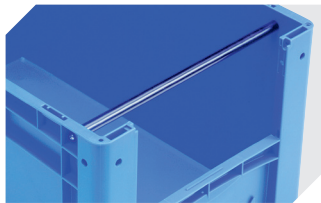

43-1150

Labels

suited for BITOBOX XL and KLT with a
height of at least 170 mm
W 210 x H 74 mm

43-14557

Drop-on lid

for European size stacking containers XL
L 800 x W 600 mm

43-14853

Label covers

for European size stacking containers XL
and small parts containers KLT
W 209 x H 67 mm

9-20053

Handles

for European size stacking containers XL
for European size stacking containers BN
L 557 mm

43-22624

Information & Service
www.bito.com