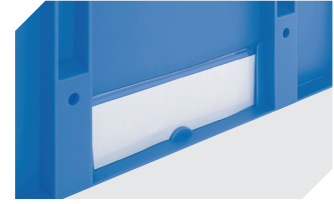

43-1150

Labels

suited for BITOBOX XL and KLT with a
height of at least 170 mm
W 210 x H 74 mm

43-14557

Drop-on lid

for European size stacking containers XL
L 800 x W 600 mm

43-14853

Label covers

for European size stacking containers XL
and small parts containers KLT
W 209 x H 67 mm

9-20053

Handles

for European size stacking containers XL
for European size stacking containers BN
L 557 mm

43-22624

Information & Service
www.bito.com