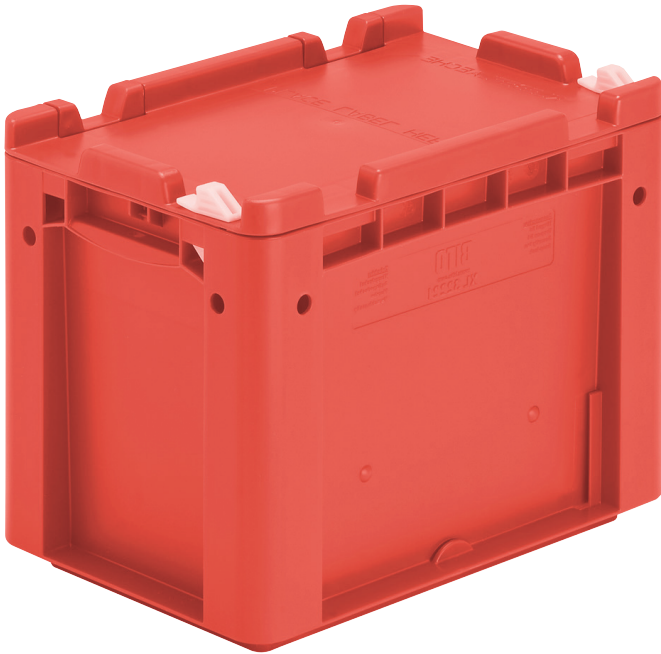

European size stacking containers XL, hinged on one side and closed with 2 snap locks on the other side

## XL32221ASDV | Data sheet

Pos. Dimensions, tolerances as specified in DIN 16901

Pos.	Dimensions, tolerances as specified in DIN 16901	
A	Outside length top	300 mm
B	Outside width top	200 mm
C	Height	238 mm

Product features	*Load capacity as specified in EN 13117
Weight	1.06 kg
*Load capacity	15 kg
Volume	8.3 litres
Warranty	5 year BITO QUALITY
ESD	ESD version upon request
Temperature range	-20°C to +80°C
Food safety	✓
Material	PP
Stock item	✓
Pcs/pack	1
colour	red
Ref. no.	43-30414

Information & Service  
[www.bito.com](http://www.bito.com)

**BITO**  
LAGERTECHNIK

European size stacking containers XL, hinged on one side and closed with 2 snap locks on the other side