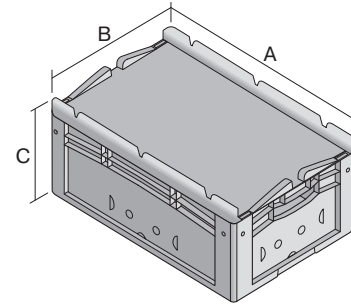

European size stacking containers XL, hinged on one side and closed with 2 snap locks on the other side

## XL32221ASDV | Data sheet

Pos. Dimensions, tolerances as specified in DIN 16901

Pos.	Dimensions, tolerances as specified in DIN 16901	
A	Outside length top	300 mm
B	Outside width top	200 mm
C	Height	238 mm

Product features	*Load capacity as specified in EN 13117
Weight	1.06 kg
*Load capacity	15 kg
Volume	8.3 litres
Warranty	5 year BITO QUALITY
ESD	ESD version upon request
Temperature range	-20°C to +80°C
Food safety	✓
Material	PP
Stock item	✓
Pcs/pack	1
colour	red
Ref. no.	43-30414

Other colours / special colours on request

Dimensions, tolerances as specified in DIN 16901	
Outside length top	300 mm
Outside width top	200 mm
Height	238 mm
Inside length top	268 mm
Inside width top	168 mm
Inside height	217 mm