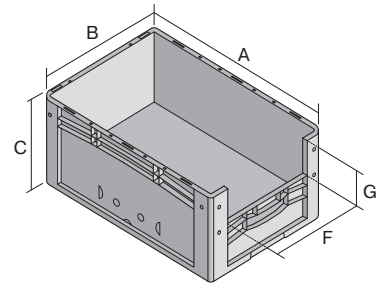

# European size stacking containers XL, with short side pick opening

## XL64274 | Data sheet

Pos. Dimensions, tolerances as specified in DIN 16901

Pos.	Dimensions, tolerances as specified in DIN 16901	
A	Outside length top	600 mm
B	Outside width top	400 mm
C	Height	270 mm
F	Width of view and pick opening	274 mm
G	Height of view and pick opening	131 mm

### Product features

Weight	2.08 kg
*Stacking load	250 kg
*Load capacity	15 kg
Volume	51 litres
Warranty	5 year BITO QUALITY
ESD	ESD version upon request
Temperature range	-20°C to +80°C
Food safety	✓
Material	PP
Stock item	-
Pcs/pack	1
colour	red
Ref. no.	43-14989

### Dimensions, tolerances as specified in DIN 16901

Outside length top	600 mm
Outside width top	400 mm
Height	270 mm
Inside length top	568 mm
Inside width top	368 mm
Inside height	266 mm
Pick opening W x H	274 x 131 mm