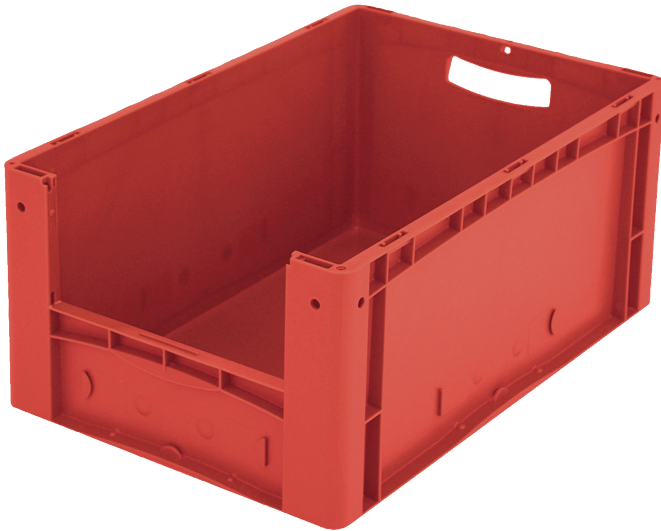

# European size stacking containers XL, with short side pick opening

## XL64274 | Data sheet

Pos. Dimensions, tolerances as specified in DIN 16901

Pos.	Dimensions, tolerances as specified in DIN 16901	
A	Outside length top	600 mm
B	Outside width top	400 mm
C	Height	270 mm
F	Width of view and pick opening	274 mm
G	Height of view and pick opening	131 mm

### Product features

Weight	2.08 kg
*Stacking load	250 kg
*Load capacity	15 kg
Volume	51 litres
Warranty	5 year BITO QUALITY
ESD	ESD version upon request
Temperature range	-20°C to +80°C
Food safety	✓
Material	PP
Stock item	-
Pcs/pack	1
colour	red
Ref. no.	43-14989