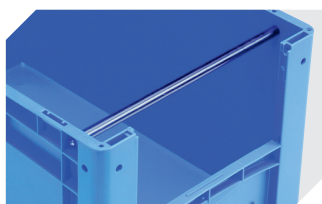

Handles
for European size stacking containers XL for European size stacking containers BN
L 267 mm
43-9408