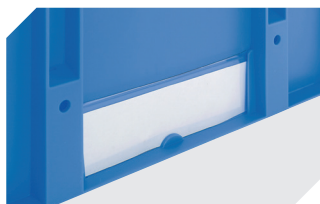

# European size stacking containers XL, with short side pick opening XL64274 | Accessories

**Labels**  
suited for BITOBOX XL and KLT with a height of at least 170 mm  
W 210 x H 74 mm  
**43-14557**

**Insertable windows**  
for European size stacking containers XL  
**43-18588**