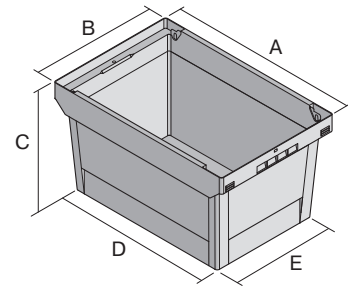

## MB43321 | Data sheet

Pos. Dimensions, tolerances as specified in DIN 16901

Pos.	Dimensions, tolerances as specified in DIN 16901	
A	Outside length top	400 mm
B	Outside width top	300 mm
C	Height	323 mm
D	Base length outside	318 mm
E	Base width outside	240 mm

Product features	*Load capacity as specified in EN 13117
Weight	1.32 kg
*Load capacity	25 kg
Volume	27 litres
Warranty	5 year BITO QUALITY
ESD	ESD version upon request
Temperature range	-20°C to +80°C
Food safety	✓
Material	PP
Stock item	✓
Pcs/pallet	160
Pcs/pack	1
colour	dove blue
Ref. no.	6-11093

Other colours / special colours on request

Dimensions, tolerances as specified in DIN 16901	
Outside length top	400 mm
Outside width top	300 mm
Height	323 mm
Inside length top	349 mm
Inside width top	271 mm
Inside length base	313 mm
Inside width base	235 mm
Inside height	316 mm
Height of stacking rim	80 mm