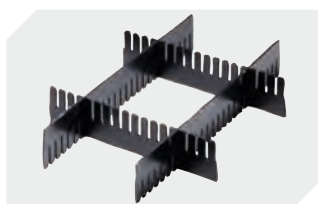

Information & Service
www.bito.com

BITO
 STORAGE
 SYSTEMS

Small parts containers KLT with ribbed base, with hinged two-part lid

KLTD64220R | Accessories

Locking systems BS
for small parts containers KLT
7-14434

Labels
W 210 x H 74 mm
43-14557

Transport dolly
polypropylene wheels
L 620 x W 420 mm
43-1491

Slot-in divider strips
Material thickness 5 mm
L 1150 x H 180 mm
7-15509

Security seals
for European size stacking containers
XL and small parts containers KLT
9-16271

Slot-in divider strips
Material thickness 5 mm
L 1150 x H 50 mm
43-18417

Slot-in divider strips
Material thickness 5 mm
L 1150 x H 80 mm
43-18418

Slot-in divider strips
Material thickness 10 mm
L 950 x H 55 mm
43-18419