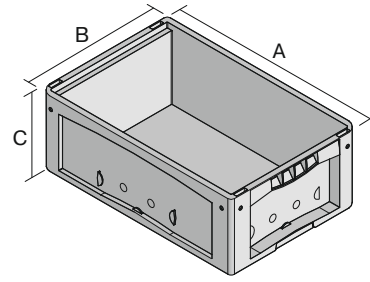

Small parts containers KLT with ribbed base, with hinged two-part lid

KLTD64220R | Data sheet

Pos. Dimensions, Tolerances as specified in DIN 16901

Pos.	Dimensions, Tolerances as specified in DIN 16901	
A	Outside length top	600 mm
B	Outside width top	400 mm
C	Height	238 mm

Features	*Load capacity as specified in EN 13117
Proper weight	3.77 kg
*Stacking load	500 kg
*Load capacity	50 kg
Volume	36 Litres
Warranty	5 year BITO QUALITY
ESD	ESD version upon request
Temperature range	-20°C to +90°C
Food safety	✓
Material	PP
Stock item	-
Pcs/pack	1
Colour	turquoise
Ref. no.	9-16276

Dimensions, Tolerances as specified in DIN 16901	
Outside length top	600 mm
Outside width top	400 mm
Height	238 mm
Inside length top	541 mm
Inside width top	368 mm
Inside height	200 mm

Other colours / special colours on request

Labels
W 210 x H 74 mm
43-14557

Transport dolly
polypropylene wheels
L 620 x W 420 mm
43-1491

Slot-in divider strips
Material thickness 5 mm
L 1150 x H 180 mm
7-15509

Security seals
for European size stacking containers
XL and small parts containers KLT
9-16271