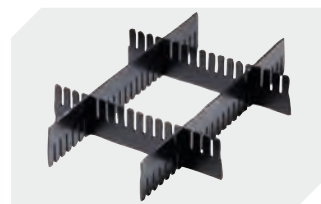

Information & Service
www.bito.com

BITO
 STORAGE
 SYSTEMS

Small parts containers KLT with ribbed base, with hinged two-part lid

KLTD64220R | Accessories

Locking systems BS
for small parts containers KLT
7-14434

Labels
W 210 x H 74 mm
43-14557

Transport dolly
polypropylene wheels
L 620 x W 420 mm
43-1491

Slot-in divider strips
Material thickness 5 mm
L 1150 x H 180 mm
7-15509

Security seals
for European size stacking containers
XL and small parts containers KLT
9-16271

Slot-in divider strips
Material thickness 5 mm
L 1150 x H 50 mm
43-18417

Slot-in divider strips
Material thickness 5 mm
L 1150 x H 80 mm
43-18418

Slot-in divider strips
Material thickness 10 mm
L 950 x H 55 mm
43-18419