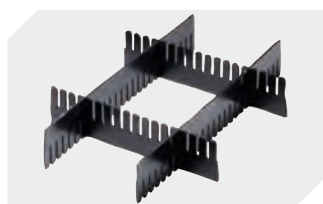

Information & Service
www.bito.com

BITO
 STORAGE
 SYSTEMS

Small parts containers KLT with ribbed base, with hinged two-part lid

KLTD64220R | Accessories

Locking systems BS
for small parts containers KLT
7-14434

Labels
W 210 x H 74 mm
43-14557

Transport dolly
polypropylene wheels
L 620 x W 420 mm
43-1491

Slot-in divider strips
Material thickness 5 mm
L 1150 x H 180 mm
7-15509

Security seals
for European size stacking containers
XL and small parts containers KLT
9-16271

Slot-in divider strips
Material thickness 5 mm
L 1150 x H 50 mm
43-18417

Slot-in divider strips
Material thickness 5 mm
L 1150 x H 80 mm
43-18418

Slot-in divider strips
Material thickness 10 mm
L 950 x H 55 mm
43-18419