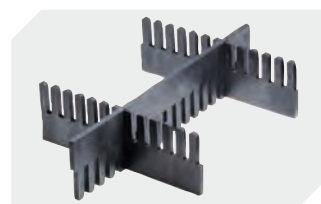

Information & Service
www.bito.com

BITO
 STORAGE
 SYSTEMS

Small parts containers KLT with ribbed base, with hinged two-part lid

KLTD64220R | Accessories

Locking systems BS
for small parts containers KLT
7-14434

Labels
W 210 x H 74 mm
43-14557

Transport dolly
polypropylene wheels
L 620 x W 420 mm
43-1491

Slot-in divider strips
Material thickness 5 mm
L 1150 x H 180 mm
7-15509

Security seals
for European size stacking containers
XL and small parts containers KLT
9-16271

Slot-in divider strips
Material thickness 5 mm
L 1150 x H 50 mm
43-18417

Slot-in divider strips
Material thickness 5 mm
L 1150 x H 80 mm
43-18418

Slot-in divider strips
Material thickness 10 mm
L 950 x H 55 mm
43-18419