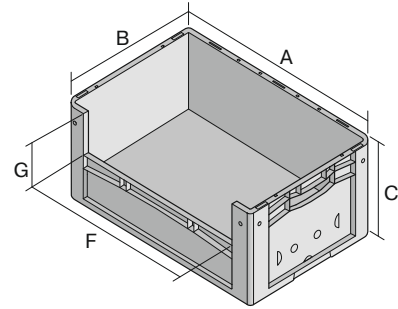

European size stacking containers XL, with long side pick opening

XL86526 | Data sheet

Pos.	Dimensions, Tolerances as specified in DIN 16901	
A	Outside length top	800 mm
B	Outside width top	600 mm
C	Height	520 mm
F	Width of view and pick opening	459 mm
G	Height of view and pick opening	253 mm

Features	*Load capacity as specified in EN 13117
Proper weight	7.88 kg
*Stacking load	800 kg
*Load capacity	60 kg
Volume	213 Litres
Warranty	5 year BITO QUALITY
ESD	ESD version upon request
Temperature range	-20°C to +90°C
Food safety	Ja
Material	PP
Stock item	Ja
Pcs/pack	1
Colour	blue
Ref. no.	43-22576

Dimensions, Tolerances as specified in DIN 16901	
Outside length top	800 mm
Outside width top	600 mm
Height	520 mm
Inside length top	762 mm
Inside width top	562 mm
Inside height	515 mm
Pick opening W x H	459 x 253 mm

Other colours / special colours on request

European size stacking containers XL, with long side pick opening

XL86526 | Accessories

Transport dolly
for containers sized 800 x 600 mm
L 800 x W 600 mm
43-1150