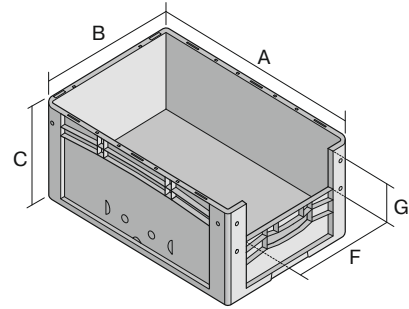

# European size stacking containers XL, with short side pick opening

## XL86524 | Data sheet

Pos.	Dimensions, Tolerances as specified in DIN 16901	
A	Outside length top	800 mm
B	Outside width top	600 mm
C	Height	520 mm
F	Width of view and pick opening	459 mm
G	Height of view and pick opening	253 mm

Features	*Load capacity as specified in EN 13117
Proper weight	7.74 kg
*Stacking load	500 kg
*Load capacity	60 kg
Volume	213 Litres
Warranty	5 year BITO QUALITY
ESD	ESD version upon request
Temperature range	-20°C to +90°C
Food safety	✓
Material	PP
Stock item	✓
Pcs/pack	1
Colour	blue
Ref. no.	43-22575

Dimensions, Tolerances as specified in DIN 16901	
Outside length top	800 mm
Outside width top	600 mm
Height	520 mm
Inside length top	762 mm
Inside width top	562 mm
Inside height	515 mm
Pick opening W x H	459 x 253 mm