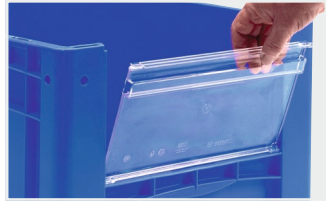

## XL86524 | Accessories

**Transport dolly**  
for containers sized 800 x 600 mm  
L 800 x W 600 mm  
**43-1150**

**Labels**  
W 210 x H 74 mm  
**43-14557**

**Drop-on lid**  
for European size stacking  
containers XL  
L 800 x W 600 mm  
**43-14853**

**Label covers**  
for European size stacking  
containers XL and small parts  
containers KLT  
W 209 x H 67 mm  
**9-20053**

**Handles**  
for European size stacking  
containers XL  
for European size stacking  
containers BN  
L 557 mm  
**43-22624**