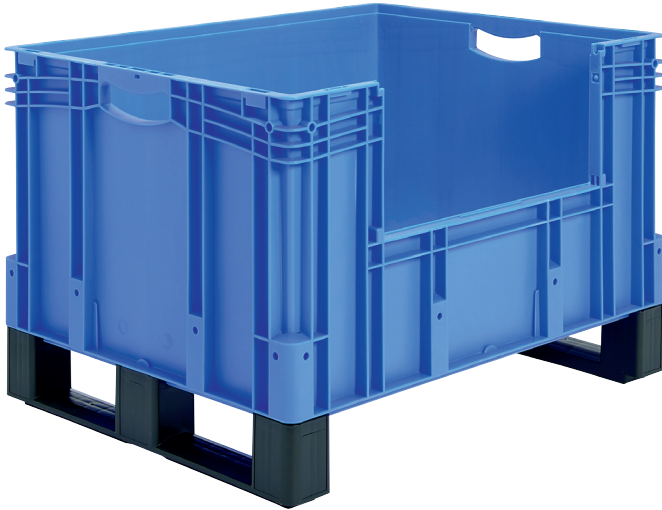

# European size stacking containers XL, with long side pick opening and fork entry shoes

## XL86526DKufe | Data sheet

Pos. Dimensions, tolerances as specified in DIN 16901

Pos.	Dimensions, tolerances as specified in DIN 16901	
A	Outside length top	800 mm
B	Outside width top	600 mm
C	Height	620 mm
F	Width of view and pick opening	459 mm
G	Height of view and pick opening	253 mm

### Product features

Weight	10.48 kg
*Stacking load	800 kg
*Load capacity	200 kg
Volume	206 litres
ESD	No
Temperature range	-20°C to +80°C
Food safety	✓
Material	PP
Stock item	-
Pcs/pack	1
colour	blue
Ref. no.	43-30254