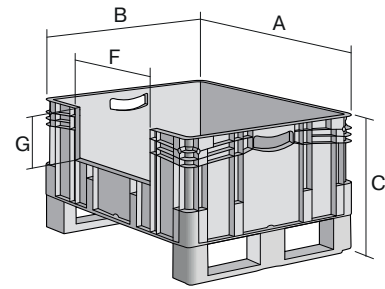

# European size stacking containers XL, with long side pick opening and fork entry shoes

## XL86526DKufe | Data sheet

Pos. Dimensions, tolerances as specified in DIN 16901

Pos.	Dimensions, tolerances as specified in DIN 16901	
A	Outside length top	800 mm
B	Outside width top	600 mm
C	Height	620 mm
F	Width of view and pick opening	459 mm
G	Height of view and pick opening	253 mm

### Product features

Weight	10.48 kg
*Stacking load	800 kg
*Load capacity	200 kg
Volume	206 litres
ESD	No
Temperature range	-20°C to +80°C
Food safety	✓
Material	PP
Stock item	-
Pcs/pack	1
colour	blue
Ref. no.	43-30254

### Dimensions, tolerances as specified in DIN 16901

Outside length top	800 mm
Outside width top	600 mm
Height	620 mm
Inside length top	762 mm
Inside width top	562 mm
Inside height	501 mm
Pick opening W x H	459 x 253 mm