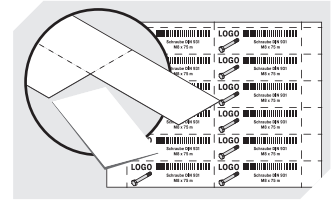

### Dimensions, tolerances as specified in DIN 16901

Outside length top	160 mm
Outside width top	103 mm
Height	75 mm
Inside length top	139 mm
Inside width top	87 mm
Inside length base	136 mm
Inside width base	85 mm
Inside height	68 mm
Stacking height	68 mm
Height below handle	13 mm
Pick opening W x H	78 x 31 mm
Label dimensions L x W	70 x 20 mm

# SK1610Eco | Accessories

**Label covers**  
for storage bins SK  
L 71 x W 21 mm  
**2-1061**

**Insertable windows**  
for storage bins SK  
**2-1108**

**Drop-on lids**  
for storage bins SK  
L 149 x W 98/77 mm  
**2-19870**

**Label sheets**  
W 70.5 x H 20 mm  
**46-20774**

**Louvred panel uprights**  
L 1000 x W 35 x H 25 mm  
**8-5928**

**Bin suspension rails**  
L 1126 mm  
**8-7869**