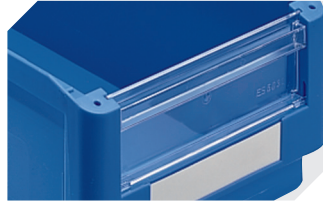

# SK1610Eco | Accessories

**Label covers**  
for storage bins SK  
L 71 x W 21 mm  
**2-1061**

**Insertable windows**  
for storage bins SK  
**2-1108**

**Drop-on lids**  
for storage bins SK  
L 149 x W 98/77 mm  
**2-19870**