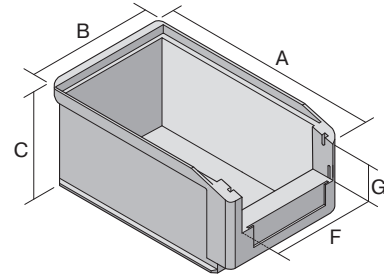

# SK1610Eco | Data sheet

Pos. Dimensions, tolerances as specified in DIN 16901

Pos.	Dimensions, tolerances as specified in DIN 16901	
A	Outside length top	160 mm
B	Outside width top	103 mm
C	Height	75 mm
F	Width of view and pick opening	78 mm
G	Height of view and pick opening	31 mm

### Product features

Weight	0.09 kg
*Load capacity	2 kg
Volume	0.8 litres
Warranty	2 year warranty
ESD	ESD version upon request
Temperature range	-20°C to +80°C
Food safety	-
Material	recycled polypropylene
Stock item	-
Pcs/pallet	1000
Pcs/pack	40
colour	black
Ref. no.	C0230-0131

### Dimensions, tolerances as specified in DIN 16901

Outside length top	160 mm
Outside width top	103 mm
Height	75 mm
Inside length top	139 mm
Inside width top	87 mm
Inside length base	136 mm
Inside width base	85 mm
Inside height	68 mm
Stacking height	68 mm
Height below handle	13 mm
Pick opening W x H	78 x 31 mm
Label dimensions L x W	70 x 20 mm