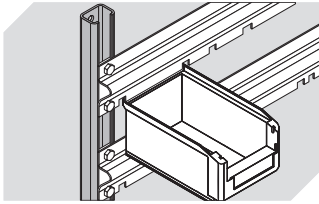

Louvred panel uprights
L 1000 x W 35 x H 25 mm
8-5928