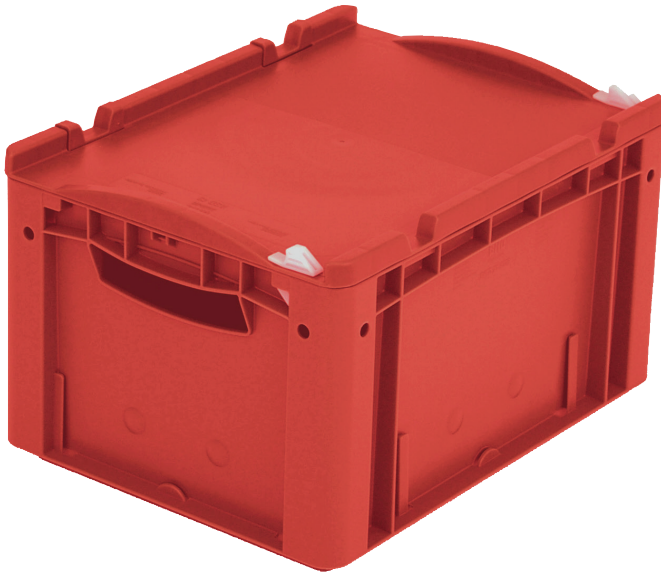

European size stacking containers XL, hinged on one side and closed with 2 snap locks on the other side

XL43221ASDV | Data sheet

Pos. Dimensions, tolerances as specified in DIN 16901

Pos.	Dimensions, tolerances as specified in DIN 16901	
A	Outside length top	400 mm
B	Outside width top	300 mm
C	Height	238 mm

Product features

Weight	1.72 kg
*Stacking load	250 kg
*Load capacity	30 kg
Volume	19 litres
Warranty	5 year BITO QUALITY
ESD	ESD version upon request
Temperature range	-20°C to +80°C
Food safety	✓
Material	PP
Stock item	✓
Pcs/pack	1
colour	red
Ref. no.	43-22269

* Load capacity data according to EN 13117 refer to an ambient temperature of 23 °C.

Dimensions, tolerances as specified in DIN 16901

Outside length top	400 mm
Outside width top	300 mm
Height	238 mm
Inside length top	368 mm
Inside width top	268 mm
Inside length base	359 mm
Inside width base	259 mm
Inside height	217 mm

Information & Service
www.bitto.com

BITO
STORAGE
SYSTEMS

European size stacking containers XL, hinged on one side and closed with 2 snap locks on the other side

XL43221ASDV | Accessories

Covers for palletised loads