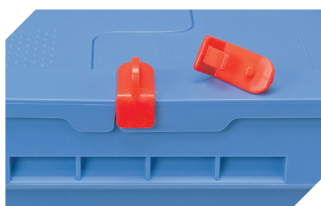

Information & Service
www.bito.com

BITO
 STORAGE
 SYSTEMS

Multi-purpose containers MB, with hinged two-part lid

MBD64221 | Accessories

Security seals

MBP1 - suited for BITOBOX MB
6-10810

Transport dollies

for multi-purpose containers sized
600 x 400 mm
L 620 x W 420 mm
6-15510

Connector clips

6-15625

Security seals

MBP2 - suited for BITOBOX MB
6-15705

Security seals

MBP2-L - suited for BITOBOX MB,
XL, SL
6-19162

Locking clips

suited for BITOBOX MB
6-20299

Document pockets

self-adhesive
2 sides open
L 145 x W 100 mm
46-21108

Barcoded security seals

MBP3 - suited for BITOBOX MBs in all
sizes and XLs 800 x 600 mm
6-31550

Document pockets

self-adhesive
3 sides open
L 175 x W 105 mm
6-5031