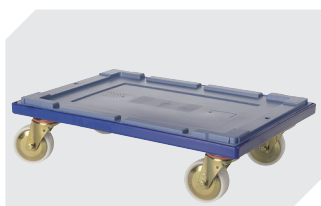

Information & Service
www.bito.com

BITO
 STORAGE
 SYSTEMS

Multi-purpose containers MB, with hinged two-part lid

MBD64221 | Accessories

Security seals

MBP1 - suited for BITOBOX MB
6-10810

Transport dollies

for multi-purpose containers sized
600 x 400 mm
L 620 x W 420 mm
6-15510

Connector clips

6-15625

Security seals

MBP2 - suited for BITOBOX MB
6-15705

Security seals

MBP2-L - suited for BITOBOX MB,
XL, SL
6-19162

Locking clips

suited for BITOBOX MB
6-20299