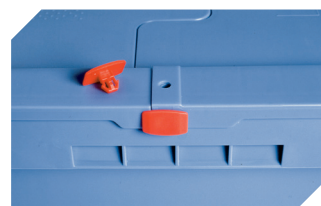

Security seals

MBP2 - suited for BITOBOX MB
6-15705