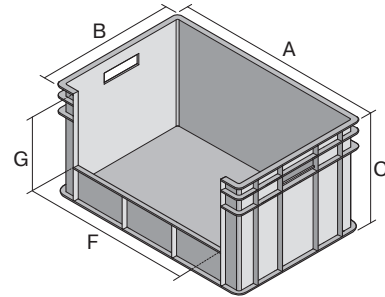

European size stacking containers BN, with long side pick opening

BN6436 | Data sheet

Pos. Dimensions, tolerances as specified in DIN 16901

Pos.	Dimensions, tolerances as specified in DIN 16901	
A	Outside length top	600 mm
B	Outside width top	400 mm
C	Height	315 mm
F	Width of view and pick opening	430 mm
G	Height of view and pick opening	200 mm

Product features

Weight	2.78 kg
*Stacking load	250 kg
*Load capacity	40 kg
Volume	62 litres
Warranty	5 year BITO QUALITY
ESD	ESD version upon request
Temperature range	-20°C to +80°C
Food safety	✓
Material	PP
Stock item	✓
Pcs/pack	1
colour	blue
Ref. no.	4-1617

* Load capacity data according to EN 13117 refer to an ambient temperature of 23 °C.

Dimensions, tolerances as specified in DIN 16901

Outside length top	600 mm
Outside width top	400 mm
Height	315 mm
Inside length top	560 mm
Inside width top	360 mm
Inside height	311 mm
Pick opening W x H	430 x 200 mm

Information & Service
www.bitto.com

BITO
 STORAGE
 SYSTEMS

European size stacking containers BN, with long side pick opening **BN6436** | Accessories

Label covers

for European size stacking containers BN
can be retro-fitted
W 110 x H 46 mm