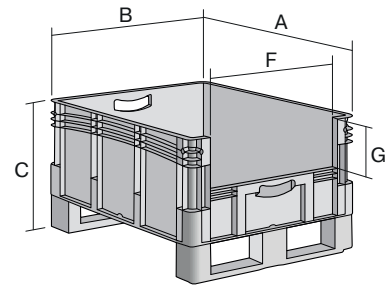

# European size stacking containers XL, with short side pick opening and fork entry shoes

## XL86324DKufe | Data sheet

Pos. Dimensions, tolerances as specified in DIN 16901

| Pos. | Dimensions, tolerances as specified in DIN 16901 |        |
|------|--|--------|
| A    | Outside length top                               | 800 mm |
| B    | Outside width top                                | 600 mm |
| C    | Height   | 420 mm |
| F    | Width of view and pick opening                   | 459 mm |
| G    | Height of view and pick opening                  | 153 mm |

| Product features  | *Load capacity as specified in EN 13117 |
|-------------------|---|
| Weight            | 8.39 kg                                 |
| *Stacking load    | 800 kg                                  |
| *Load capacity    | 200 kg                                  |
| Volume            | 121 litres                              |
| ESD               | No                                      |
| Temperature range | -20°C to +80°C                          |
| Food safety       | ✓                                       |
| Material          | PP                                      |
| Stock item        | ✓                                       |
| Pcs/pack          | 1                                       |
| colour            | blue                                    |
| Ref. no.          | 43-30249                                |

Other colours / special colours on request

| Dimensions, tolerances as specified in DIN 16901 |              |
|--|--------------|
| Outside length top                               | 800 mm       |
| Outside width top                                | 600 mm       |
| Height   | 420 mm       |
| Inside length top                                | 762 mm       |
| Inside width top                                 | 562 mm       |
| Inside height                                    | 301 mm       |
| Pick opening W x H                               | 459 x 153 mm |