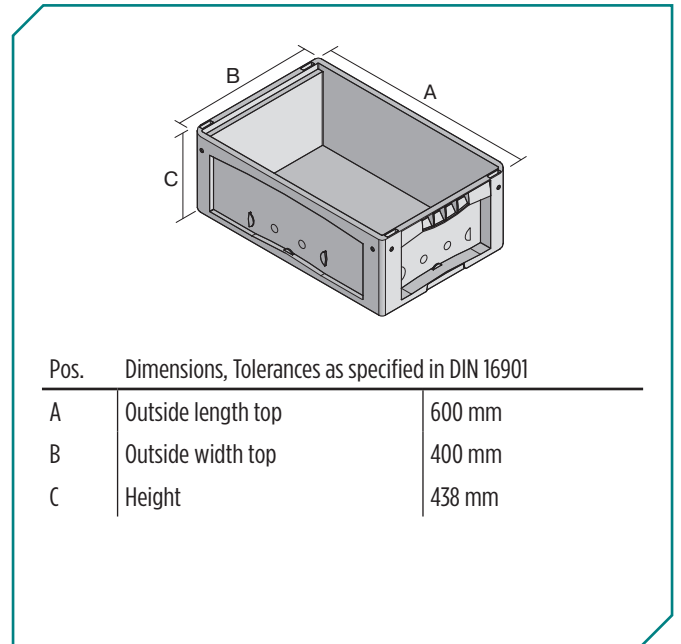

# Small parts containers KLT with ribbed base, with hinged two-part lid

## KLTD64420R | Data sheet

Product features	*Load capacity as specified in EN 13117
Weight	5.06 kg
*Stacking load	500 kg
*Load capacity	50 kg
Volume	74 litres
Warranty	5 year BITO QUALITY
ESD	ESD version upon request
Temperature range	-20°C to +90°C
Food safety	✓
Material	PP
Stock item	✓
Pcs/pack	1
colour	turquoise
Ref. no.	9-16820

Other colours / special colours on request

Dimensions, Tolerances as specified in DIN 16901	
Outside length top	600 mm
Outside width top	400 mm
Height	438 mm
Inside length top	541 mm
Inside width top	368 mm
Inside height	400 mm

**Transport dolly**  
rubber wheels  
L 620 x W 420 mm  
**43-21883**

**Document pockets**  
self-adhesive  
3 sides open  
L 175 x W 105 mm  
**6-5031**