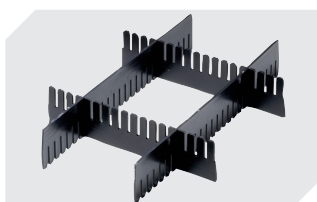

# Small parts containers KLT with ribbed base, with hinged two-part lid

## KLTD64420R | Accessories

**Locking systems BS**  
for small parts containers KLT  
**7-14434**

**Labels**  
W 210 x H 74 mm  
**43-14557**

**Transport dolly**  
polypropylene wheels  
L 620 x W 420 mm  
**43-1491**

**Slot-in divider strips**  
Material thickness 5 mm  
L 1150 x H 180 mm  
**7-15509**

**Security seals**  
for European size stacking containers  
XL and small parts containers KLT  
**9-16271**

**Slot-in divider strips**  
Material thickness 5 mm  
L 1150 x H 50 mm  
**43-18417**