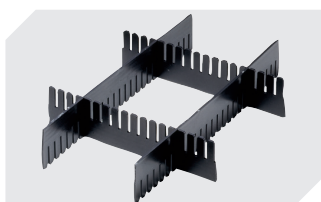

# Small parts containers KLT with ribbed base, with hinged two-part lid

## KLTD64420R | Accessories

**Locking systems BS**  
for small parts containers KLT  
**7-14434**

**Labels**  
W 210 x H 74 mm  
**43-14557**

**Transport dolly**  
polypropylene wheels  
L 620 x W 420 mm  
**43-1491**

**Slot-in divider strips**  
Material thickness 5 mm  
L 1150 x H 180 mm  
**7-15509**

**Security seals**  
for European size stacking containers  
XL and small parts containers KLT  
**9-16271**

**Slot-in divider strips**  
Material thickness 5 mm  
L 1150 x H 50 mm  
**43-18417**