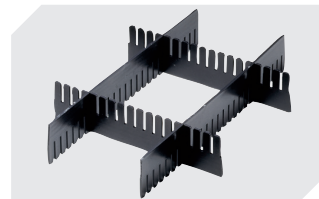

# Small parts containers KLT with ribbed base, with hinged two-part lid

## KLTD64420R | Accessories

**Locking systems BS**  
for small parts containers KLT  
**7-14434**

**Labels**  
W 210 x H 74 mm  
**43-14557**

**Transport dolly**  
polypropylene wheels  
L 620 x W 420 mm  
**43-1491**

**Slot-in divider strips**  
Material thickness 5 mm  
L 1150 x H 180 mm  
**7-15509**

**Security seals**  
for European size stacking containers  
XL and small parts containers KLT  
**9-16271**

**Slot-in divider strips**  
Material thickness 5 mm  
L 1150 x H 50 mm  
**43-18417**