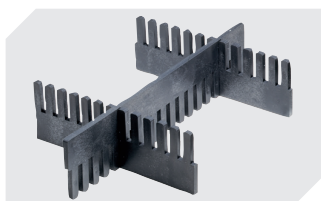

# Small parts containers KLT with ribbed base, with hinged two-part lid

**Slot-in divider strips**  
Material thickness 5 mm  
L 1150 x H 180 mm  
**7-15509**

**Security seals**  
for European size stacking containers  
XL and small parts containers KLT  
**9-16271**

**Slot-in divider strips**  
Material thickness 5 mm  
L 1150 x H 50 mm  
**43-18417**

**Slot-in divider strips**  
Material thickness 5 mm  
L 1150 x H 80 mm  
**43-18418**

**Slot-in divider strips**  
Material thickness 10 mm  
L 950 x H 55 mm  
**43-18419**

**Slot-in divider strips**  
Material thickness 10 mm  
L 950 x H 120 mm  
**43-18420**