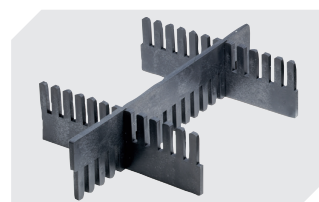

# Small parts containers KLT with ribbed base, with hinged two-part lid

**Slot-in divider strips**  
Material thickness 5 mm  
L 1150 x H 180 mm  
**7-15509**

**Security seals**  
for European size stacking containers  
XL and small parts containers KLT  
**9-16271**

**Slot-in divider strips**  
Material thickness 5 mm  
L 1150 x H 50 mm  
**43-18417**

**Slot-in divider strips**  
Material thickness 5 mm  
L 1150 x H 80 mm  
**43-18418**

**Slot-in divider strips**  
Material thickness 10 mm  
L 950 x H 55 mm  
**43-18419**

**Slot-in divider strips**  
Material thickness 10 mm  
L 950 x H 120 mm  
**43-18420**