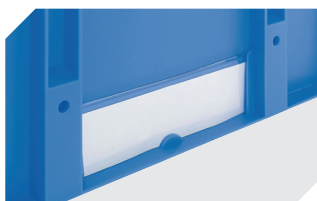

Label covers
for European size stacking containers
XL and small parts containers KLT
W 209 x H 67 mm
9-20053