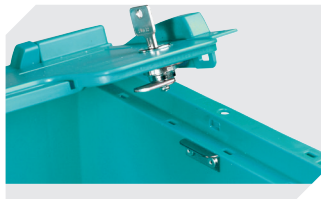

Small parts containers KLT with ribbed base, with hinged two-part lid

KLTD64420R | Accessories

Locking systems BS
for small parts containers KLT
7-14434