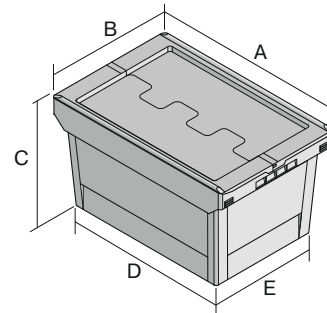

## MBD43221BS2 | Data sheet

Pos. Dimensions, tolerances as specified in DIN 16901

Pos.	Dimensions, tolerances as specified in DIN 16901	
A	Outside length top	410 mm
B	Outside width top	300 mm
C	Height	240 mm
D	Base length outside	318 mm
E	Base width outside	240 mm

Product features	*Load capacity as specified in EN 13117
Proper weight	1.67 kg
*Stacking load	300 kg
*Load capacity	20 kg
Volume	18 Litres
ESD	No
Food safety	-
Material	PP
Stock item	-
Pcs/pack	1
Colour	dove blue
Ref. no.	6-18127

Other colours / special colours on request

Dimensions, tolerances as specified in DIN 16901	
Outside length top	410 mm
Outside width top	300 mm
Height	240 mm

Information & Service  
[www.bitocom](http://www.bitocom)

### **Transport dolly**

for multi-purpose containers sized  
800 x 400 mm and 800 x 600 mm  
L 720 x W 540 mm

**6-19439**

Information & Service  
[www.bito.com](http://www.bito.com)

**BITO**  
S T O R A G E  
S Y S T E M S