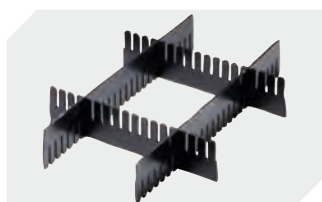

Information & Service
www.bito.com

BITO
 STORAGE
 SYSTEMS

Small parts containers KLT

KLT43270 | Accessories

Locking systems BS
for small parts containers KLT
7-14434

Labels
W 210 x H 74 mm
43-14557

Transport dolly
polypropylene wheels
L 620 x W 420 mm
43-1491

Slot-in divider strips
Material thickness 5 mm
L 1150 x H 180 mm
7-15509

Slot-in divider strips
Material thickness 5 mm
L 1150 x H 50 mm
43-18417

Slot-in divider strips
Material thickness 5 mm
L 1150 x H 80 mm
43-18418