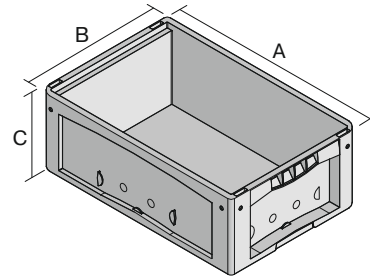

Small parts containers KLT

KLT43270 | Data sheet

Pos. Dimensions, Tolerances as specified in DIN 16901

Pos.	Dimensions, Tolerances as specified in DIN 16901	
A	Outside length top	400 mm
B	Outside width top	300 mm
C	Height	270 mm

Features	*Load capacity as specified in EN 13117
Proper weight	1.69 kg
*Stacking load	300 kg
*Load capacity	50 kg
Volume	22 Litres
Warranty	5 year BITO QUALITY
ESD	ESD version upon request
Temperature range	-20°C to +90°C
Food safety	✓
Material	PP
Stock item	✓
Pcs/pack	1
Colour	turquoise
Ref. no.	9-16801

Other colours / special colours on request

Dimensions, Tolerances as specified in DIN 16901	
Outside length top	400 mm
Outside width top	300 mm
Height	270 mm
Inside length top	341 mm
Inside width top	268 mm
Inside height	266 mm

Slot-in divider strips
Material thickness 5 mm
L 1150 x H 180 mm
7-15509

Slot-in divider strips
Material thickness 5 mm
L 1150 x H 50 mm
43-18417

Slot-in divider strips
Material thickness 5 mm
L 1150 x H 80 mm
43-18418