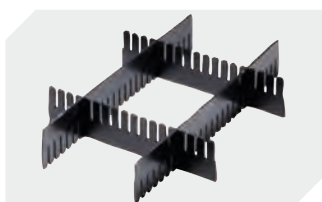

Information & Service
www.bito.com

BITO
 STORAGE
 SYSTEMS

Small parts containers KLT

KLT43270 | Accessories

Locking systems BS
for small parts containers KLT
7-14434

Labels
W 210 x H 74 mm
43-14557

Transport dolly
polypropylene wheels
L 620 x W 420 mm
43-1491

Slot-in divider strips
Material thickness 5 mm
L 1150 x H 180 mm
7-15509

Slot-in divider strips
Material thickness 5 mm
L 1150 x H 50 mm
43-18417

Slot-in divider strips
Material thickness 5 mm
L 1150 x H 80 mm
43-18418