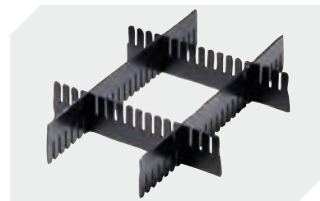

Information & Service
www.bito.com

BITO
 STORAGE
 SYSTEMS

Small parts containers KLT

KLT43270 | Accessories

Locking systems BS
for small parts containers KLT
7-14434

Labels
W 210 x H 74 mm
43-14557

Transport dolly
polypropylene wheels
L 620 x W 420 mm
43-1491

Slot-in divider strips
Material thickness 5 mm
L 1150 x H 180 mm
7-15509

Slot-in divider strips
Material thickness 5 mm
L 1150 x H 50 mm
43-18417

Slot-in divider strips
Material thickness 5 mm
L 1150 x H 80 mm
43-18418