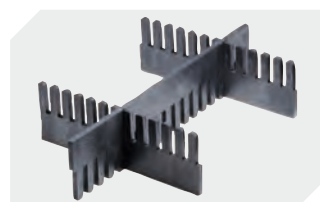

Slot-in divider strips
Material thickness 5 mm
L 1150 x H 180 mm
7-15509

Slot-in divider strips
Material thickness 5 mm
L 1150 x H 50 mm
43-18417

Slot-in divider strips
Material thickness 5 mm
L 1150 x H 80 mm
43-18418

Slot-in divider strips
Material thickness 10 mm
L 950 x H 55 mm
43-18419

Slot-in divider strips
Material thickness 10 mm
L 950 x H 120 mm
43-18420

Covers for palletised containers
L 1220 x W 820 mm
9-18421