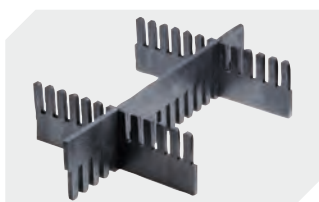

Information & Service
www.bito.com

BITO
 STORAGE
 SYSTEMS

Small parts containers KLT

KLT43270 | Accessories

Locking systems BS
for small parts containers KLT
7-14434

Labels
W 210 x H 74 mm
43-14557

Transport dolly
polypropylene wheels
L 620 x W 420 mm
43-1491

Slot-in divider strips
Material thickness 5 mm
L 1150 x H 180 mm
7-15509

Slot-in divider strips
Material thickness 5 mm
L 1150 x H 50 mm
43-18417

Slot-in divider strips
Material thickness 5 mm
L 1150 x H 80 mm
43-18418