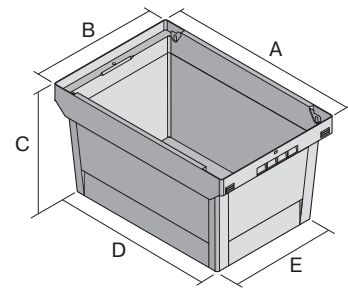

Multi-purpose containers MB, with short side pick opening

MB43274 | Data sheet

Pos. Dimensions, tolerances as specified in DIN 16901

Pos.	Dimensions, tolerances as specified in DIN 16901	
A	Outside length top	400 mm
B	Outside width top	300 mm
C	Height	273 mm
D	Base length outside	318 mm
E	Base width outside	240 mm
F	Width of view and pick opening	182 mm
G	Height of view and pick opening	138 mm

Product features	*Load capacity as specified in EN 13117
Weight	1.13 kg
*Load capacity	25 kg
Volume	22 litres
ESD	No
Food safety	-
Material	PP
Stock item	✓
Pcs/pack	1
colour	dove blue
Ref. no.	6-5024

Dimensions, tolerances as specified in DIN 16901	
Outside length top	400 mm
Outside width top	300 mm
Height	273 mm
Inside length top	349 mm
Inside width top	271 mm
Inside length base	313 mm
Inside width base	235 mm
Pick opening W x H	182 x 138 mm

Other colours / special colours on request

Information & Service
www.bito.com

BITO
 STORAGE
 SYSTEMS

Multi-purpose containers MB, with short side pick opening

MB43274 | Accessories

Drop-on lid

for multi-purpose containers MB