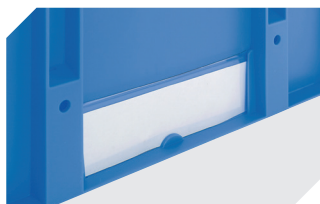

Label covers
for European size stacking containers XL
and small parts containers KLT
W 209 x H 67 mm
9-20053