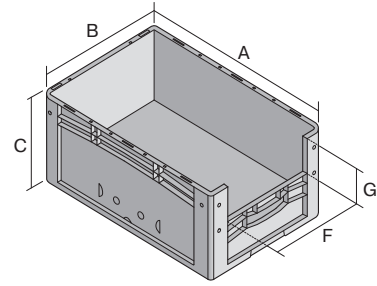

# European size stacking containers XL, with short side pick opening

## XL64424 | Data sheet

Pos. Dimensions, tolerances as specified in DIN 16901

Pos.	Dimensions, tolerances as specified in DIN 16901	
A	Outside length top	600 mm
B	Outside width top	400 mm
C	Height	420 mm
F	Width of view and pick opening	274 mm
G	Height of view and pick opening	206 mm

### Product features

Weight	2.95 kg
*Stacking load	250 kg
*Load capacity	20 kg
Volume	82 litres
Warranty	5 year BITO QUALITY
ESD	ESD version upon request
Temperature range	-20°C to +80°C
Food safety	✓
Material	PP
Stock item	-
Pcs/pack	1
colour	blue
Ref. no.	43-14994

### Dimensions, tolerances as specified in DIN 16901

Outside length top	600 mm
Outside width top	400 mm
Height	420 mm
Inside length top	568 mm
Inside width top	368 mm
Inside height	416 mm
Pick opening W x H	274 x 206 mm