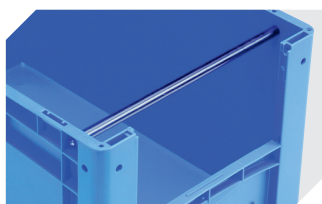

**Insertable windows**  
for European size stacking containers XL  
**43-18586**

**Label covers**  
for European size stacking containers XL  
and small parts containers KLT  
W 209 x H 67 mm  
**9-20053**

**Drop-on lids**  
for European size stacking containers XL  
L 600 x W 400 mm  
**43-20301**

**Grip closures**  
for European size stacking containers XL  
with a height of 320 and 420 mm  
**43-31448**