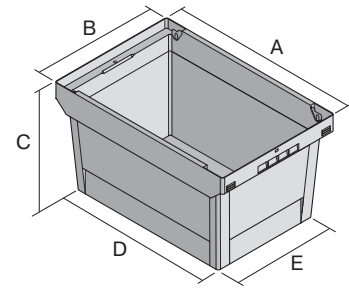

Multi-purpose containers MB, with mounted stacking rails

MBB84321 | Data sheet

Pos. Dimensions, tolerances as specified in DIN 16901

Pos.	Dimensions, tolerances as specified in DIN 16901	
A	Outside length top	800 mm
B	Outside width top	400 mm
C	Height	323 mm
D	Base length outside	705 mm
E	Base width outside	335 mm

Product features	*Load capacity as specified in EN 13117
Weight	3.93 kg
*Stacking load	200 kg
*Load capacity	35 kg
Volume	76 litres
Warranty	5 year BITO QUALITY
ESD	ESD version upon request
Temperature range	-20°C to +80°C
Food safety	✓
Material	PP
Stock item	✓
Pcs/pallet	60
Pcs/pack	1
colour	dove blue
Ref. no.	6-5049

Other colours / special colours on request

Dimensions, tolerances as specified in DIN 16901	
Outside length top	800 mm
Outside width top	400 mm
Height	323 mm
Inside length top	740 mm
Inside width top	367 mm
Inside length base	697 mm
Inside width base	324 mm
Inside height	305 mm
Height of stacking rim	80 mm

Printed message	
Pad printing area on short side (front)	240 x 100 mm
Pad printing area on short side (rear)	240 x 100 mm
Pad printing area on long side	250 x 100 mm
Screen printing area on short side	210 x 110 mm
Screen printing area on short side (rear)	210 x 110 mm
Screen printing area on long side	580 x 100 mm
Hot foil printing area on short side (front)	240 x 100 mm
Hot foil printing area on short side (rear)	240 x 100 mm
Hot foil printing area on long side	250 x 100 mm
Injection mold printing area on long side	235 x 50 mm