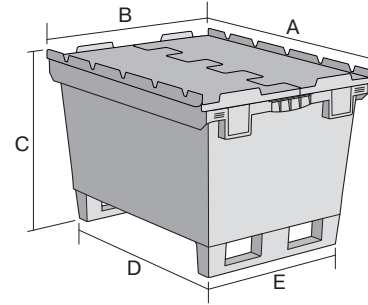

Multi-purpose containers MB with ribbed base, with hinged interlocking lid and fork entry shoes

**MBD86321RKUFE** | Data sheet

Pos. Dimensions, tolerances as specified in DIN 16901

Pos.	Dimensions, tolerances as specified in DIN 16901	
A	Outside length top	800 mm
B	Outside width top	600 mm
C	Height	323 mm
D	Base length outside	690 mm
E	Base width outside	508 mm

Product features

Weight	8.52 kg
*Stacking load	300 kg
*Load capacity	75 kg
Volume	109 litres
Warranty	5 year BITO QUALITY
ESD	ESD version upon request
Temperature range	-20°C to +80°C
Food safety	✓
Material	PP
Stock item	-
Pcs/pack	1
colour	dove blue
Ref. no.	6-15312

\* Load capacity data according to EN 13117 refer to an ambient temperature of 23 °C.

Dimensions, tolerances as specified in DIN 16901

Outside length top	800 mm
Outside width top	600 mm
Height	323 mm
Inside length top	742 mm
Inside width top	560 mm
Inside length base	682 mm
Inside width base	500 mm
Useful interior height when stacked	288 mm