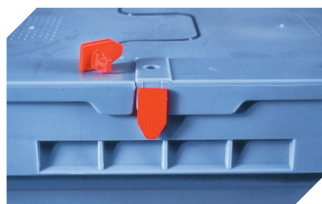

Multi-purpose containers MB with ribbed base, with hinged interlocking lid and fork entry shoes

MBD86321RKUFE | Accessories

Security seals

MBP1 - suited for BITOBOX MB
6-10810