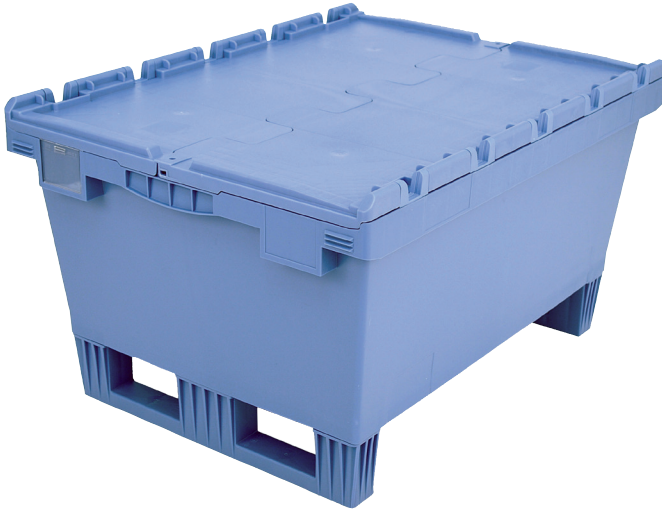

Multi-purpose containers MB with ribbed base, with hinged interlocking lid and fork entry shoes

**MBD86321RKUFE** | Data sheet

Pos. Dimensions, tolerances as specified in DIN 16901

Pos.	Dimensions, tolerances as specified in DIN 16901	
A	Outside length top	800 mm
B	Outside width top	600 mm
C	Height	323 mm
D	Base length outside	690 mm
E	Base width outside	508 mm

Product features

Weight	8.52 kg
*Stacking load	300 kg
*Load capacity	75 kg
Volume	109 litres
Warranty	5 year BITO QUALITY
ESD	ESD version upon request
Temperature range	-20°C to +80°C
Food safety	✓
Material	PP
Stock item	-
Pcs/pack	1
colour	dove blue
Ref. no.	6-15312

\* Load capacity data according to EN 13117 refer to an ambient temperature of 23 °C.

Dimensions, tolerances as specified in DIN 16901

Outside length top	800 mm
Outside width top	600 mm
Height	323 mm
Inside length top	742 mm
Inside width top	560 mm
Inside length base	682 mm
Inside width base	500 mm
Useful interior height when stacked	288 mm