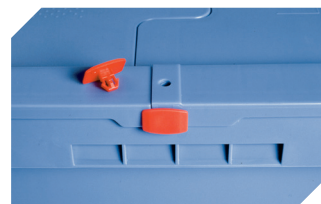

### Security seals

MBP1 - suited for BITOBOX MB  
**6-10810**

### Barcoded security seals

MBP3 - suited for BITOBOX MBs in all  
sizes and XLs 800 x 600 mm  
**6-31550**