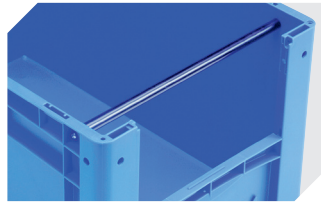

Information & Service
www.bito.com

BITO
 LAGERTECHNIK

European size stacking containers XL, with short side pick opening **XL64174** | Accessories

Labels
suited for BITOBOX XL and KLT with a height of at least 170 mm
W 210 x H 74 mm
43-14557

Label covers
for European size stacking containers XL and small parts containers KLT
W 209 x H 67 mm
9-20053

Drop-on lids
for European size stacking containers XL
L 600 x W 400 mm
43-20301

Grip closures
for European size stacking containers XL with a height of 170, 220 and 270 mm
43-31450