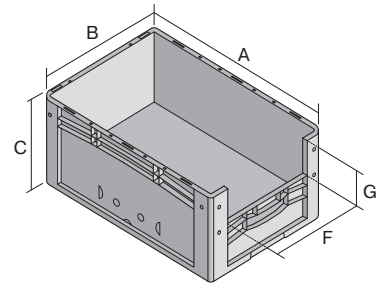

European size stacking containers XL, with short side pick opening

XL64174 | Data sheet

Pos. Dimensions, tolerances as specified in DIN 16901

Pos.	Dimensions, tolerances as specified in DIN 16901	
A	Outside length top	600 mm
B	Outside width top	400 mm
C	Height	170 mm
F	Width of view and pick opening	274 mm
G	Height of view and pick opening	81 mm

Product features	*Load capacity as specified in EN 13117
Weight	1.57 kg
*Stacking load	250 kg
*Load capacity	15 kg
Volume	31 litres
Warranty	5 year BITO QUALITY
ESD	ESD version upon request
Temperature range	-20°C to +80°C
Food safety	✓
Material	PP
Stock item	✓
Pcs/pack	1
colour	red
Ref. no.	43-14985

Other colours / special colours on request

Dimensions, tolerances as specified in DIN 16901	
Outside length top	600 mm
Outside width top	400 mm
Height	170 mm
Inside length top	568 mm
Inside width top	368 mm
Inside height	166 mm
Pick opening W x H	274 x 81 mm

Information & Service
www.bito.com

BITO
 LAGERTECHNIK

European size stacking containers XL, with short side pick opening **XL64174** | Accessories

Labels
suited for BITOBOX XL and KLT with a height of at least 170 mm
W 210 x H 74 mm
43-14557