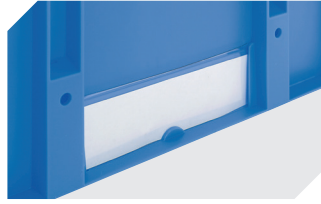

Other colours / special colours on request

Dimensions, tolerances as specified in DIN 16901	
Outside length top	600 mm
Outside width top	400 mm
Height	170 mm
Inside length top	568 mm
Inside width top	368 mm
Inside height	166 mm
Pick opening W x H	274 x 81 mm

Information & Service
www.bito.com

BITO
 LAGERTECHNIK

European size stacking containers XL, with short side pick opening **XL64174** | Accessories

Labels
suited for BITOBOX XL and KLT with a height of at least 170 mm
W 210 x H 74 mm
43-14557